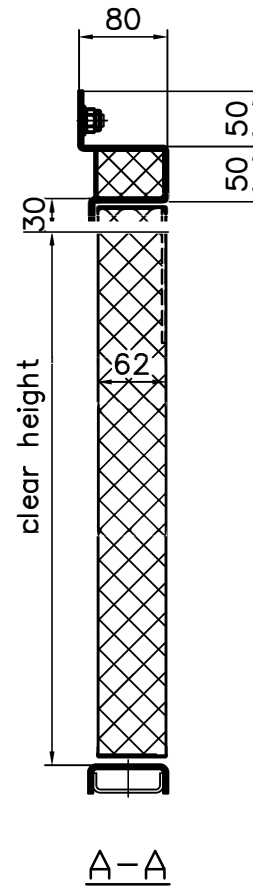

# A-60 HINGED DOORS, DOUBLE-LEAF, screw fastening frame U-profile

Thickness of the doorleaf	Fire class
62mm	A60

Lock	3-point WSS + BKS latch
Escutcheon	S&B
Handle	S&B

A →

A →

Righthanded door shown

Standard sill profiles

Standard sill profiles for doors with gasket

**PARMARINE OY LTD**

FIN-79100 Leppävirta  
Tel.+358 17 570211