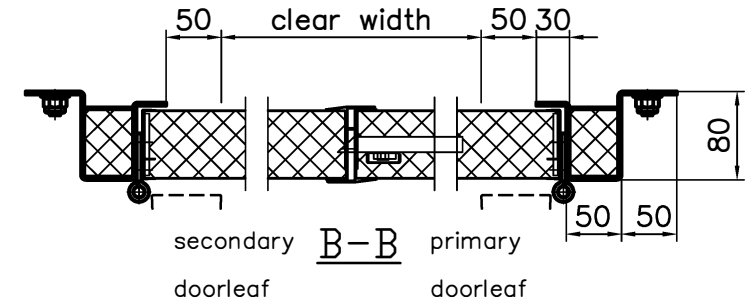

# A-60 HINGED DOORS, DOUBLE-LEAF, screw fastening frame U-profile

Thickness of the doorleaf	Fire class
62mm	A60

Lock	3-point WSS + BKS latch
Escutcheon	S&B
Handle	S&B

A →

A →

Righthanded door shown

Standard sill profiles

Standard sill profiles for doors with gasket

**PARMARINE OY LTD**

FIN-79100 Leppävirta  
Tel.+358 17 570211