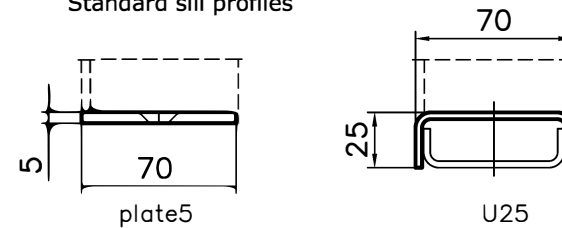

# A-60 HINGED DOORS, DOUBLE-LEAF, screw fastening frame U-profile

Thickness of the doorleaf	Fire class
62mm	A60

Lock	3-point WSS + BKS latch
Escutcheon	S&B
Handle	S&B

A →

A →

Righthanded door shown

Standard sill profiles