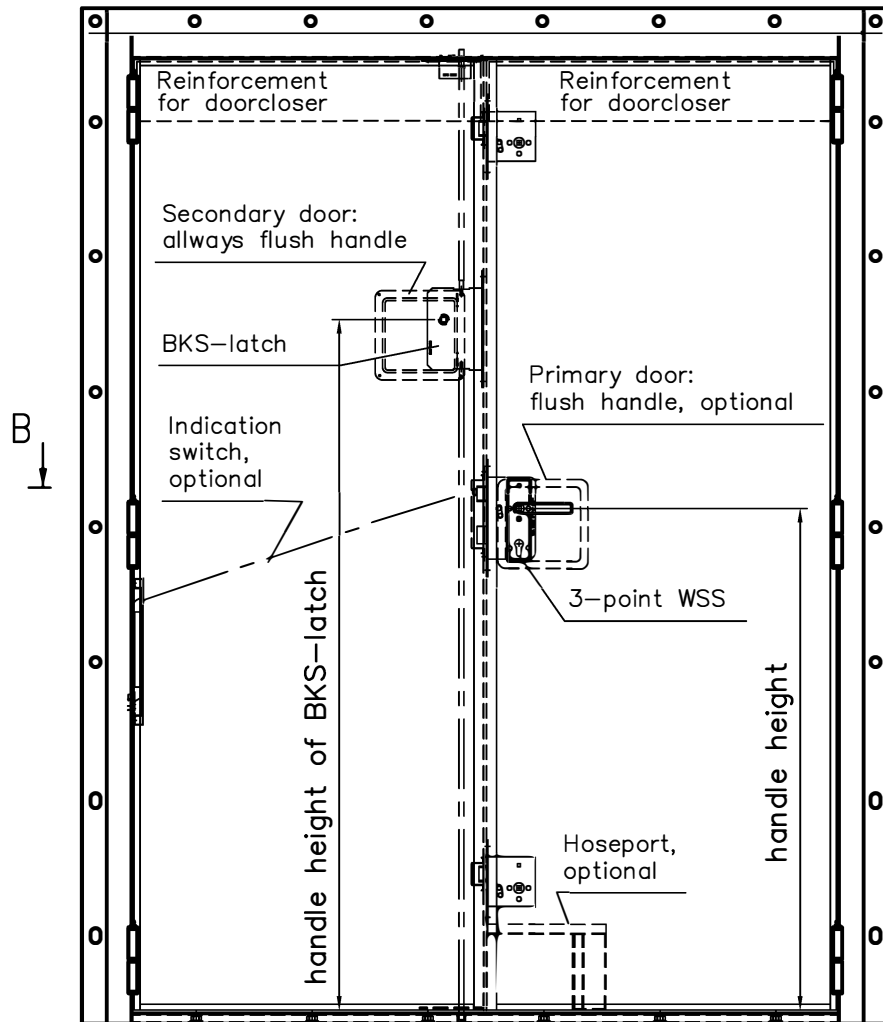

# A-60 HINGED DOORS, DOUBLE-LEAF, screw fastening frame U-profile

Thickness of the doorleaf	Fire class
62mm	A60

Lock	3-point WSS + BKS latch
Escutcheon	S&B
Handle	S&B

A →

A →

Righthanded door shown

Standard sill profiles