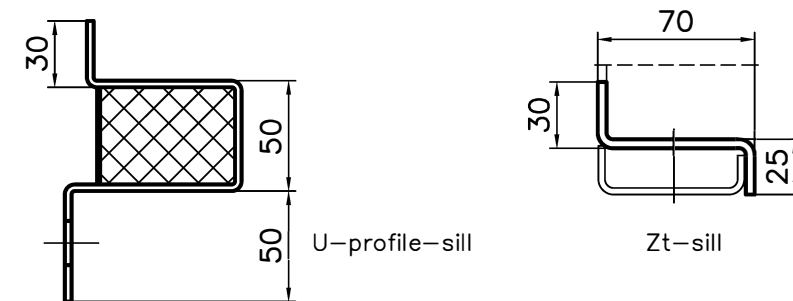

Standard sill profiles for doors with gasket