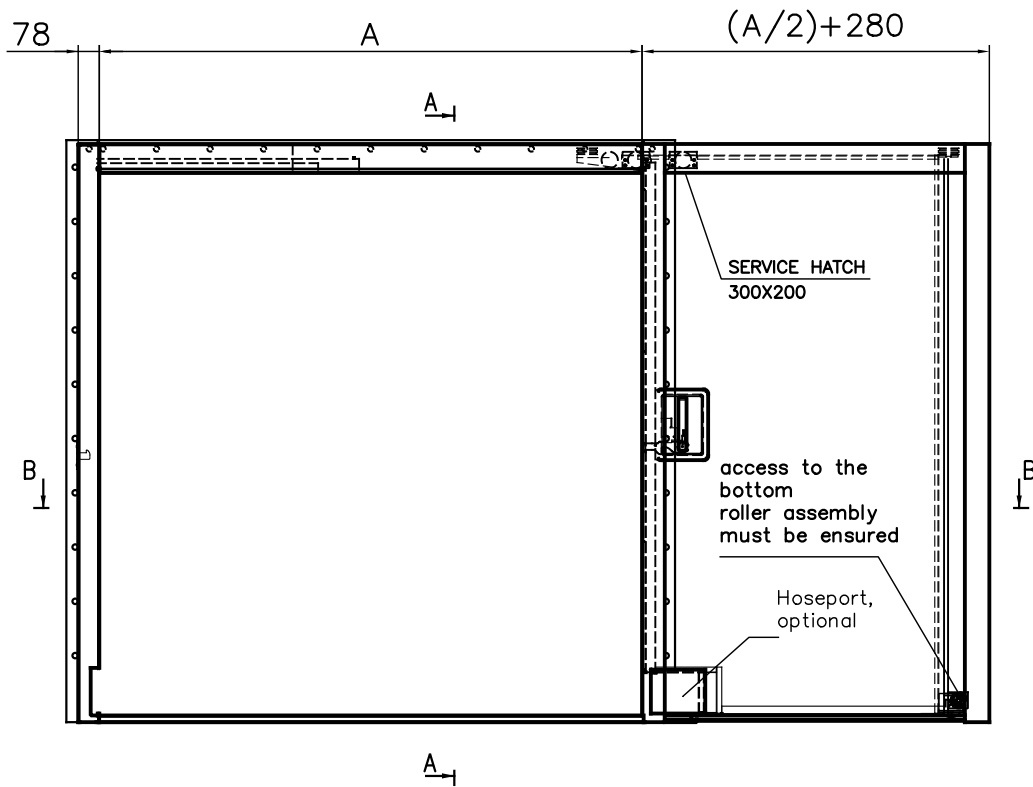

SLIDING DOORS, TANDEM type GR

Thickness of the doorleaf	Fire class
62mm	A60

Righthanded door shown

PARMARINE OY LTD

FIN-79100 Leppävirta
Tel.+358 17 570211,