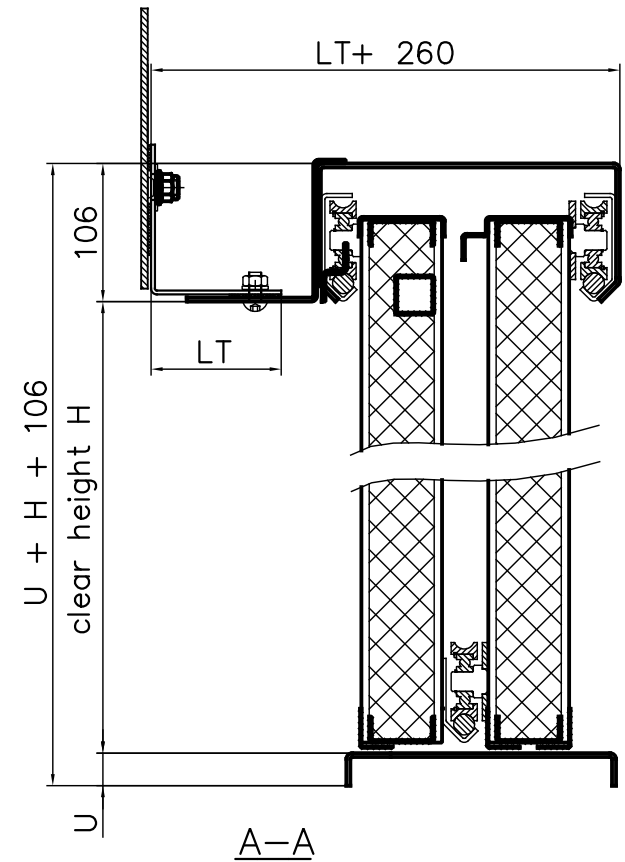

SLIDING DOORS, TANDEM type GR

Thickness of the doorleaf	Fire class
62mm	A60

Righthanded door shown

PARMARINE OY LTD

FIN-79100 Leppävirta
Tel.+358 17 570211,