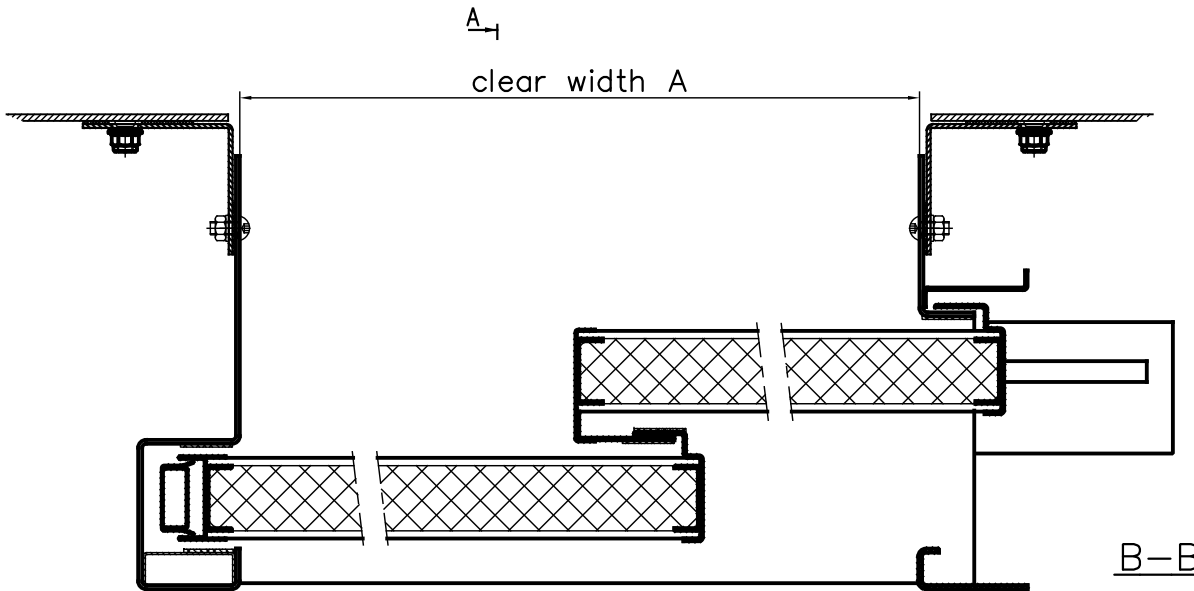

SLIDING DOORS, TANDEM type GR

Thickness of the doorleaf	Fire class
62mm	A60

Righthanded door shown

PARMARINE OY LTD

FIN-79100 Leppävirta
Tel.+358 17 570211,