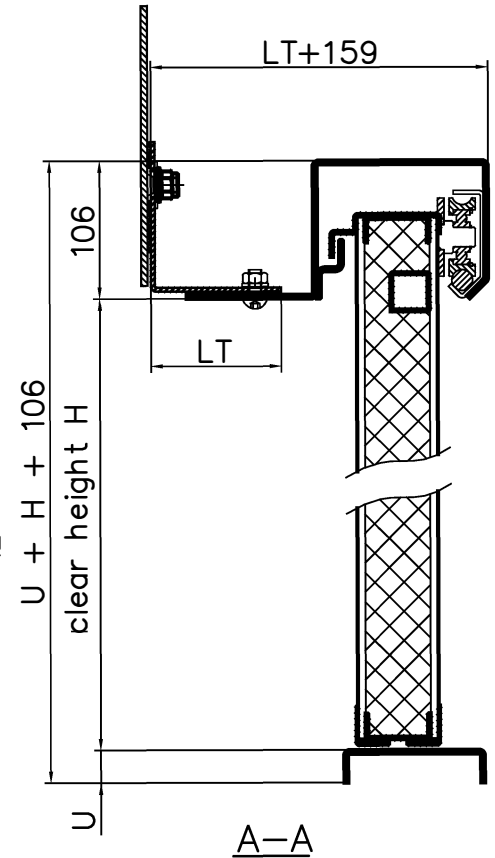

SLIDING DOORS, DOUBLE-LEAF type GR

SERVICE HATCH
400X450

SERVICE HATCH
RECOMMENDATIONS

SERVICE HATCH
500X800

Thickness of the doorleaf	Fire class
62mm	A60

Righthanded door shown

PARMARINE OY LTD

FIN-79100 Leppävirta
Tel.+358 17 570211