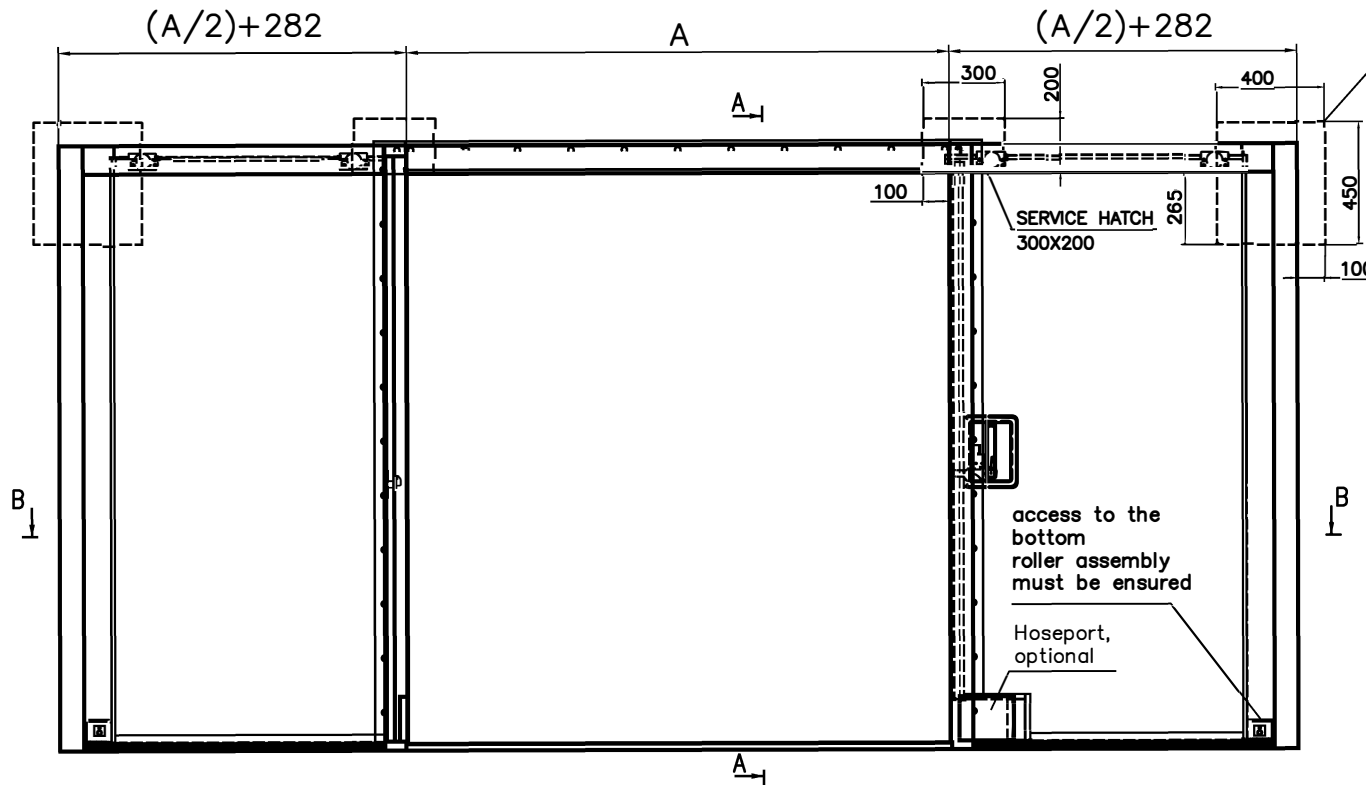

SLIDING DOORS, DOUBLE-LEAF type GR

SERVICE HATCH
400X450

SERVICE HATCH
RECOMMENDATIONS

SERVICE HATCH
500X800

Thickness of the doorleaf	Fire class
62mm	A60

Righthanded door shown

PARMARINE OY LTD

FIN-79100 Leppävirta
Tel.+358 17 570211