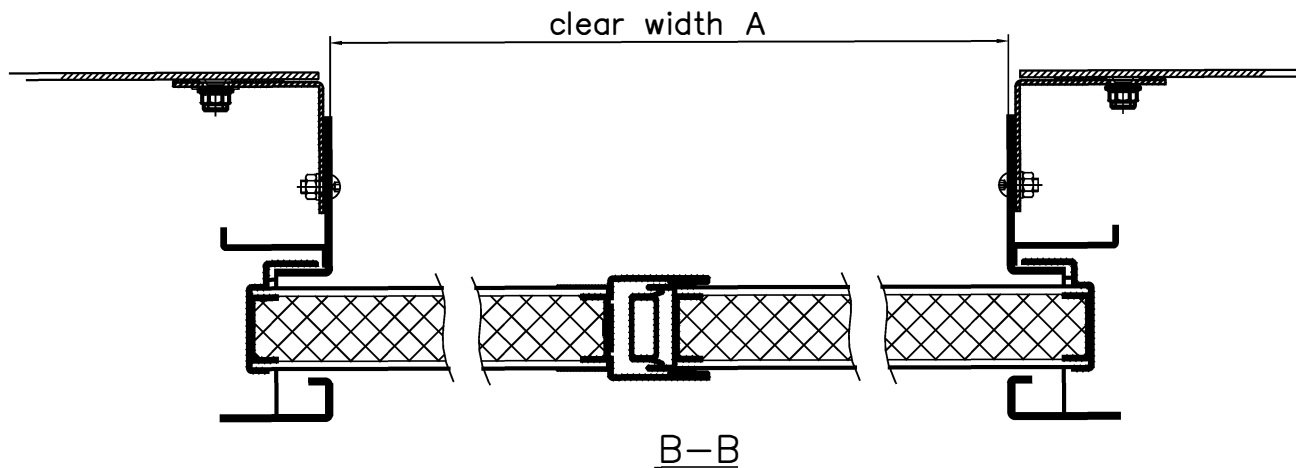

SLIDING DOORS, DOUBLE-LEAF type GR

SERVICE HATCH
400X450

SERVICE HATCH
RECOMMENDATIONS

SERVICE HATCH
500X800

Thickness of the doorleaf	Fire class
62mm	A60

Righthanded door shown

PARMARINE OY LTD

FIN-79100 Leppävirta
Tel.+358 17 570211