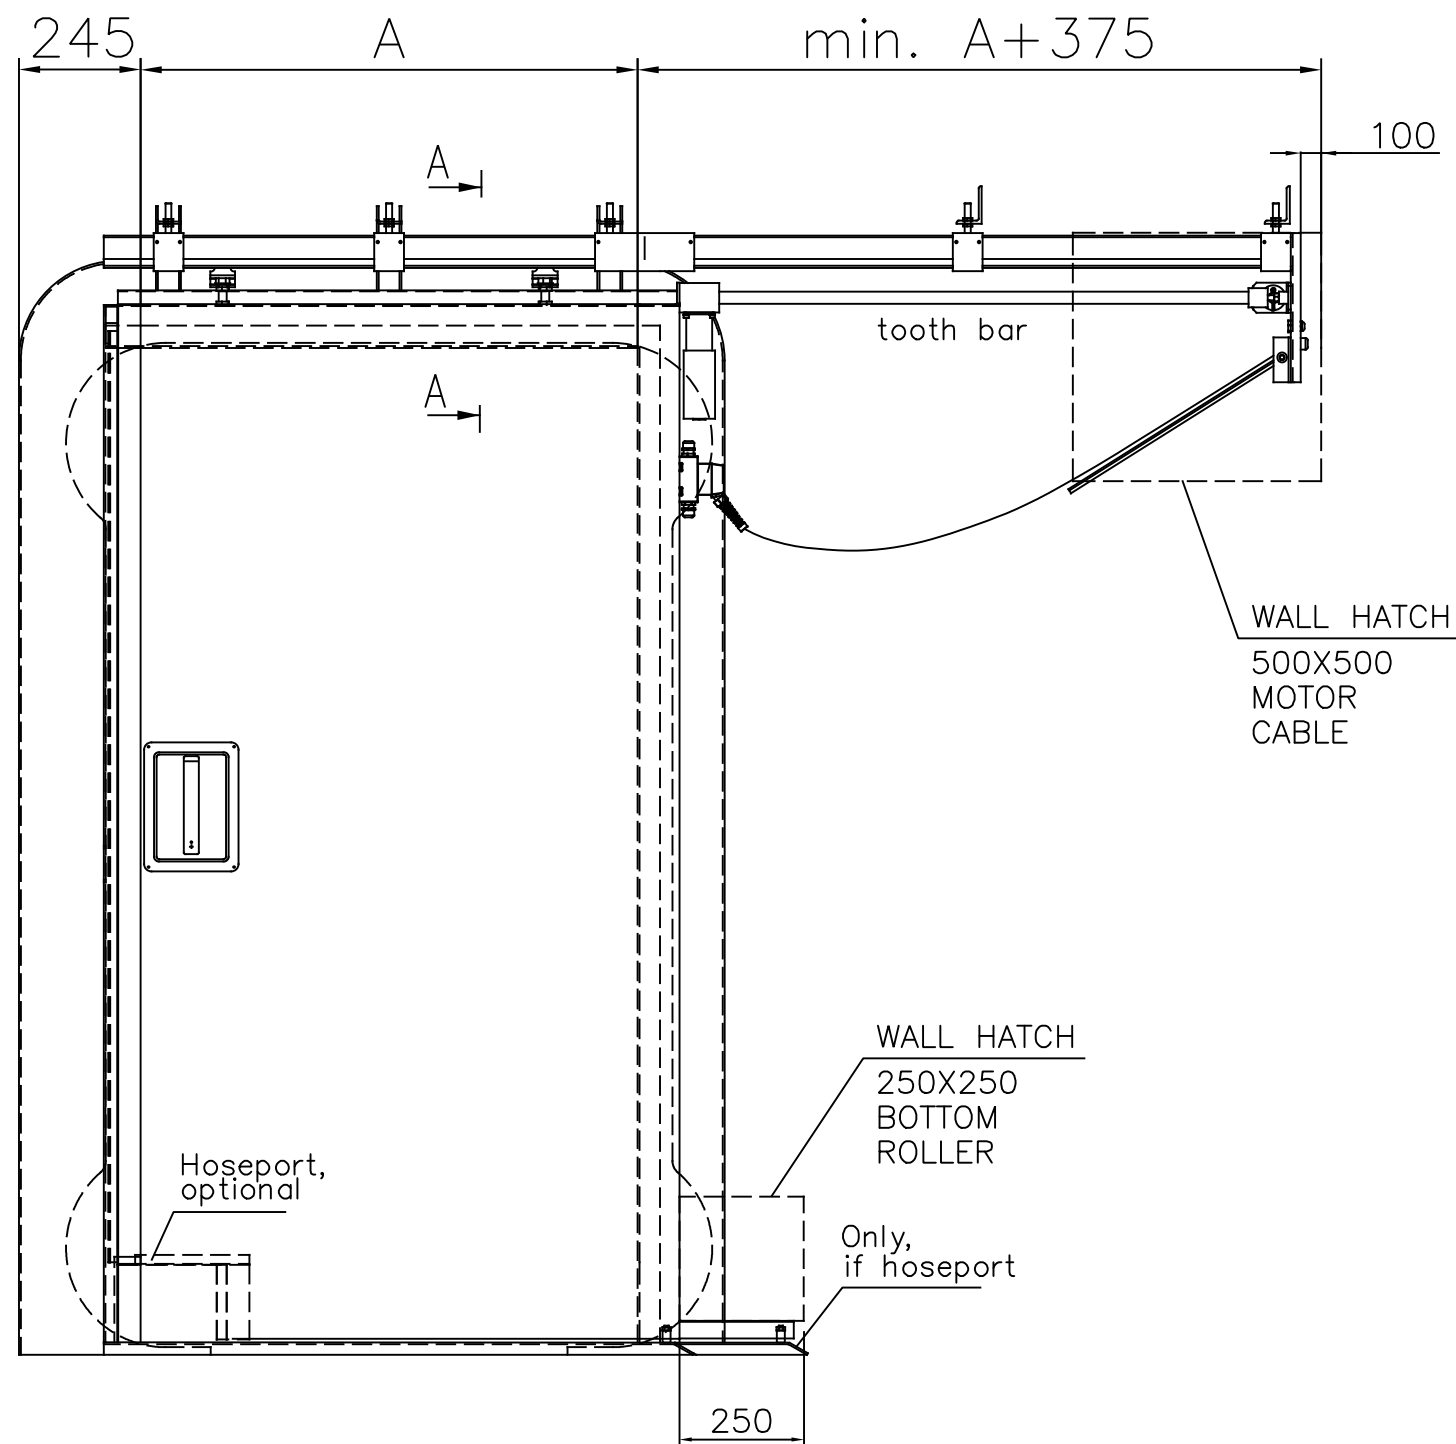

A-60 SLIDING DOOR, SINGLE-LEAF

Thickness of the doorleaf	Fire class
62mm	A60

Righthanded door shown

NOTE! Only for reference.

Shipyard may change the dimensions or locations of the hatches if needed.

PARMARINE OY LTD