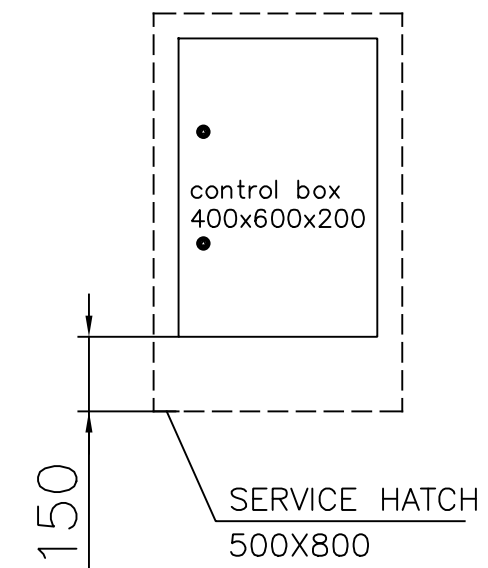

A-60 SLIDING DOOR, SINGLE-LEAF

Thickness of the doorleaf	Fire class
62mm	A60

Righthanded door shown

NOTE! Only for reference.

Shipyard may change the dimensions or locations of the hatches if needed.

PARMARINE OY LTD