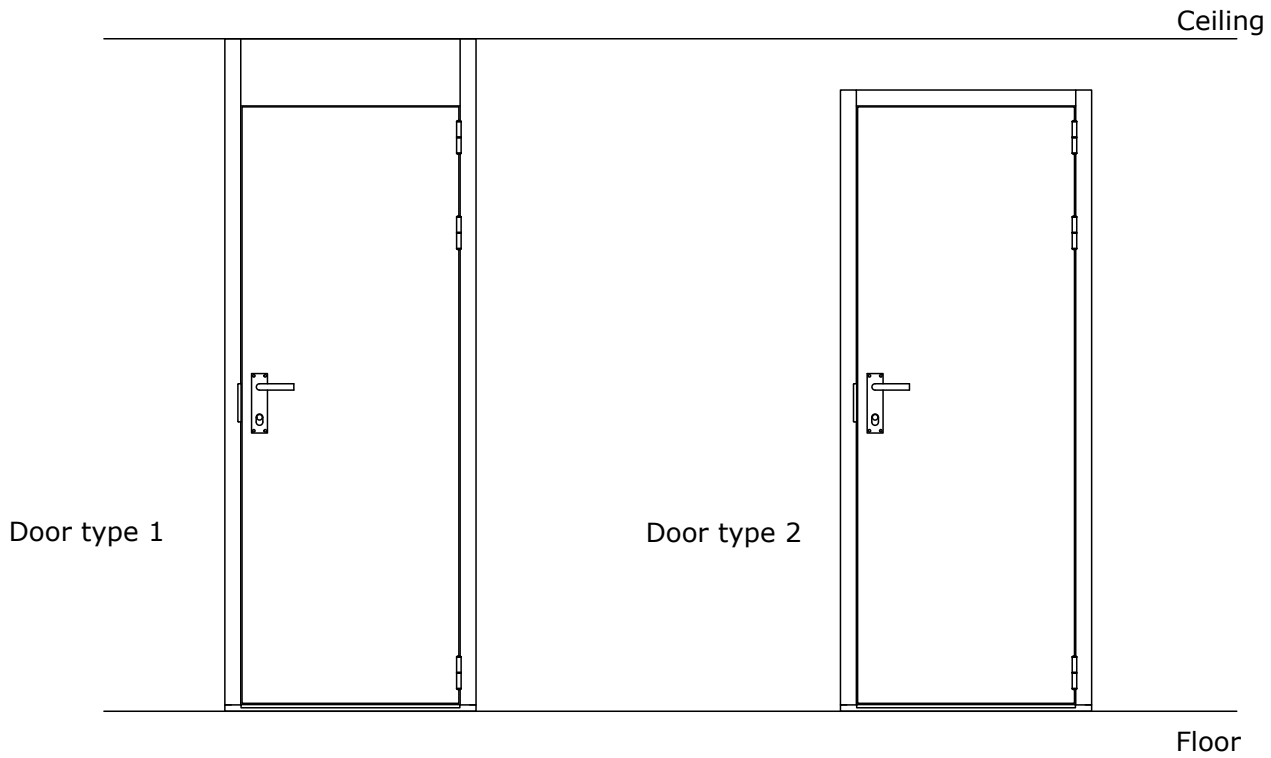

# B15 / B30 CABIN DOORS

Sound reduction value Rw	Thickness of the doorleaf	Fire class
35 dB	42mm	B15
40 dB	42mm	B15
44 dB	46mm	B30

Top panel

Sill  
Sill plate of Stainless steel

Sill height  
20mm or 30mm