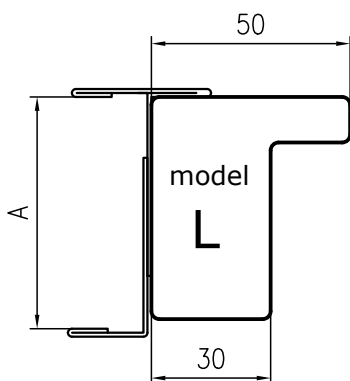

# B15 / B30 CABIN DOORS

Sound reduction value Rw	Thickness of the doorleaf	Fire class
35 dB	42mm	B15
40 dB	42mm	B15
44 dB	46mm	B30

Top panel

Sill  
Sill plate of Stainless steel

Sill height  
20mm or 30mm

Vertical profile, max A = 60mm

**PARMARINE OY LTD**

FIN-79100 Leppävirta

Tel.+358 17 570211, Fax+358 17 5542725