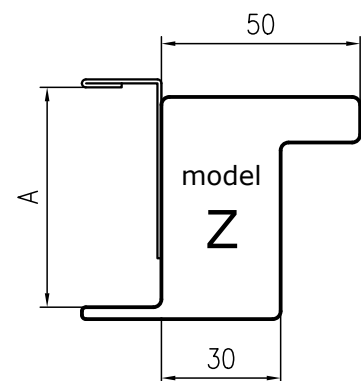

# B15 / B30 CABIN DOORS

Sound reduction value Rw	Thickness of the doorleaf	Fire class
35 dB	42mm	B15
40 dB	42mm	B15
44 dB	46mm	B30

Top panel

Sill  
Sill plate of Stainless steel

Sill height  
20mm or 30mm

Vertical profile, max A = 60mm

**PARMARINE OY LTD**

FIN-79100 Leppävirta

Tel.+358 17 570211, Fax+358 17 5542725