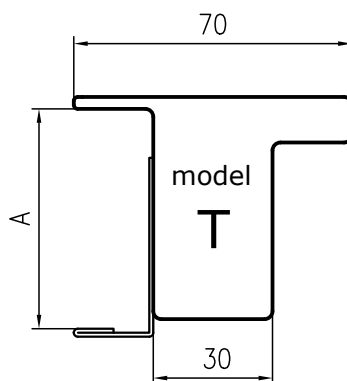

# B15 / B30 CABIN DOORS

Sound reduction value Rw	Thickness of the doorleaf	Fire class
35 dB	42mm	B15
40 dB	42mm	B15
44 dB	46mm	B30

Top panel

Sill  
Sill plate of Stainless steel

Sill height  
20mm or 30mm

Vertical profile, max A = 60mm

**PARMARINE OY LTD**

FIN-79100 Leppävirta

Tel.+358 17 570211, Fax+358 17 5542725