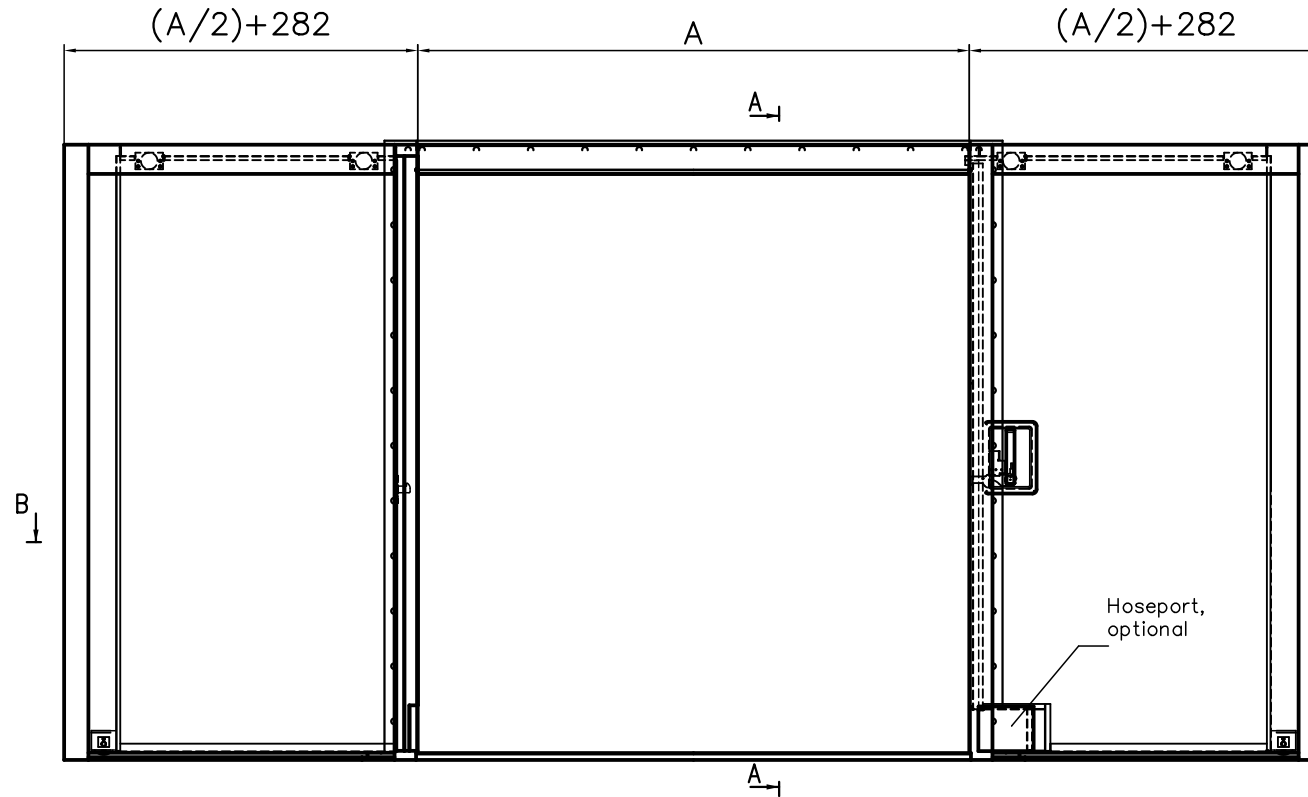

# SLIDING DOORS, DOUBLE-LEAF type GR

control box  
500x500x180

Thickness of the doorleaf	Fire class
62mm	A60

Righthanded door shown

**PARMARINE OY LTD**

FIN-79100 Leppävirta  
Tel.+358 17 570211, Fax+358 17 5542725