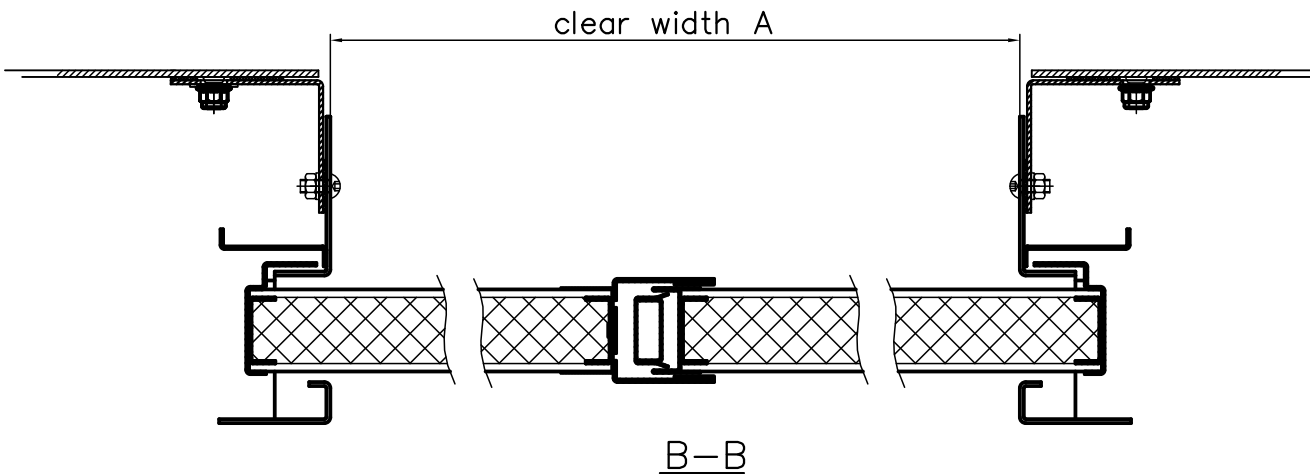

# SLIDING DOORS, DOUBLE-LEAF type GR

control box  
500x500x180

Thickness of the doorleaf	Fire class
62mm	A60

Righthanded door shown

**PARMARINE OY LTD**

FIN-79100 Leppävirta  
Tel.+358 17 570211, Fax+358 17 5542725