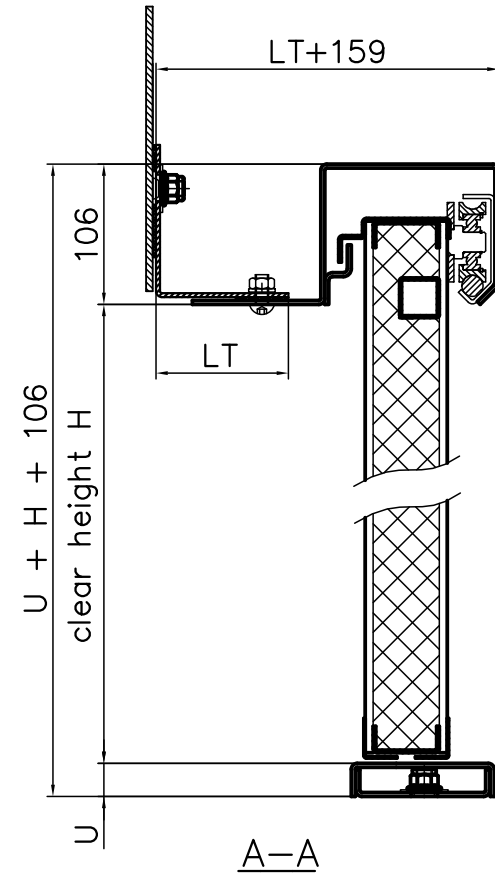

# SLIDING DOORS, DOUBLE-LEAF type GR

control box  
500x500x180

Thickness of the doorleaf	Fire class
62mm	A60

Righthanded door shown

**PARMARINE OY LTD**

FIN-79100 Leppävirta  
Tel.+358 17 570211, Fax+358 17 5542725