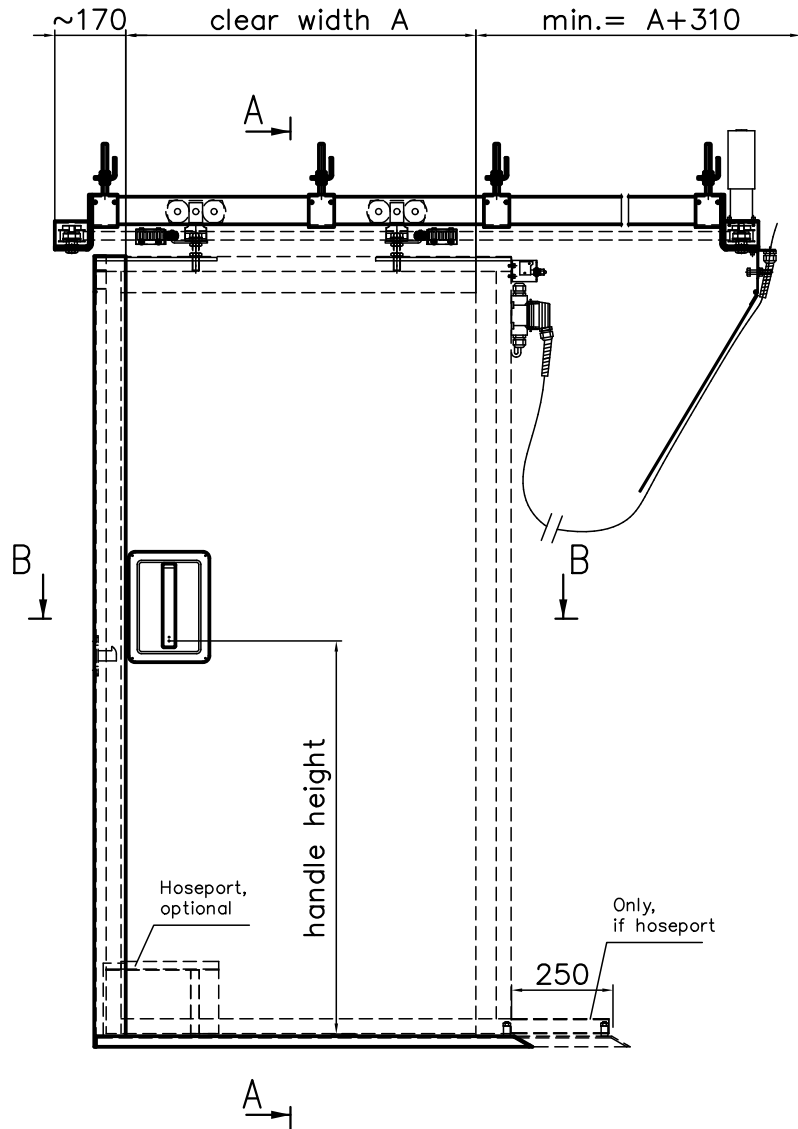

# SLIDING DOORS, SINGLE-LEAF ELECTRIC

Thickness of the doorleaf	Fire class
62mm	A60

B-B

Righthanded door shown

**PARMARINE OY LTD**

FIN-79100 Leppävirta

Tel.+358 17 570211, Fax+358 17 5542725