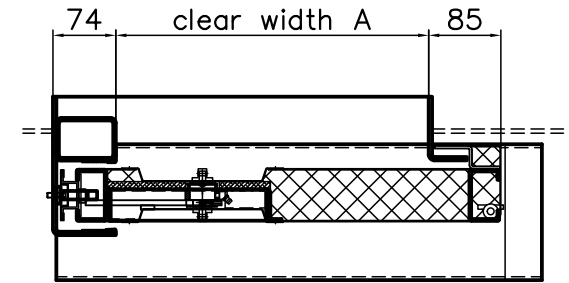

# SLIDING DOORS, SINGLE-LEAF ELECTRIC

Thickness of the doorleaf	Fire class
62mm	A60

B-B

Righthanded door shown

**PARMARINE OY LTD**

FIN-79100 Leppävirta

Tel.+358 17 570211, Fax+358 17 5542725