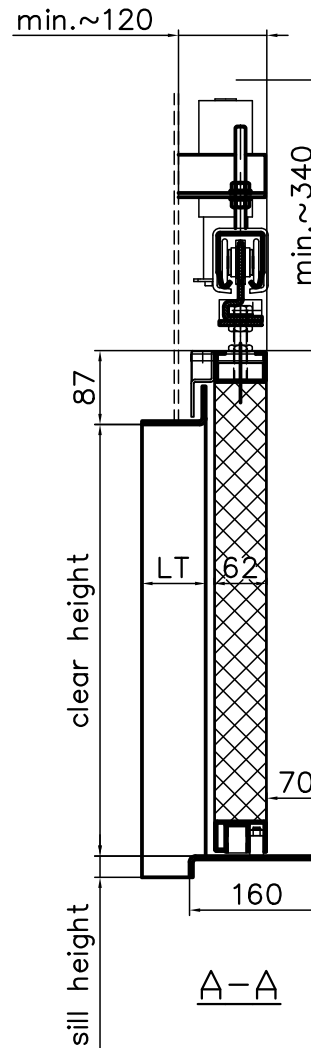

# SLIDING DOORS, SINGLE-LEAF ELECTRIC

Thickness of the doorleaf	Fire class
62mm	A60

B-B

Righthanded door shown

**PARMARINE OY LTD**

FIN-79100 Leppävirta

Tel.+358 17 570211, Fax+358 17 5542725