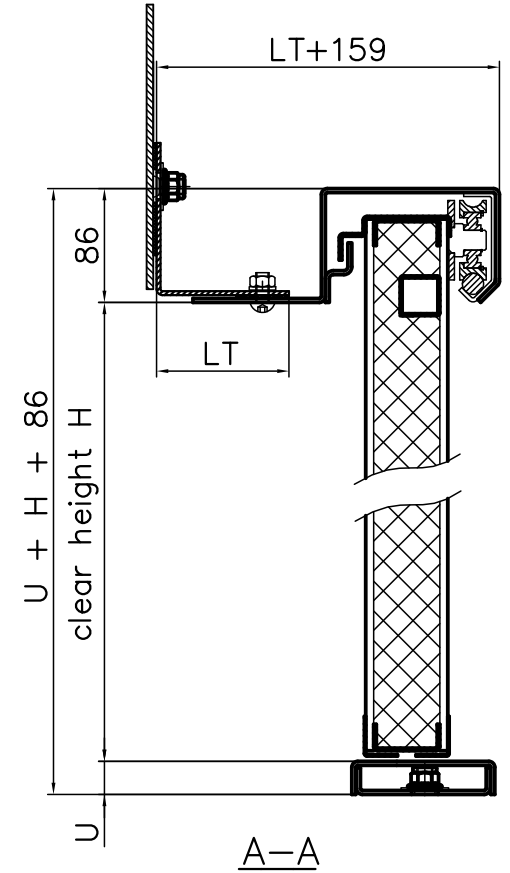

SLIDING DOORS, SINGLE-LEAF type GR

control box
500x500x180

Hoseport,
optional

Thickness of the doorleaf	Fire class
62mm	A60

Righthanded door shown

PARMARINE OY LTD

FIN-79100 Leppävirta
Tel.+358 17 570211, Fax+358 17 5542725