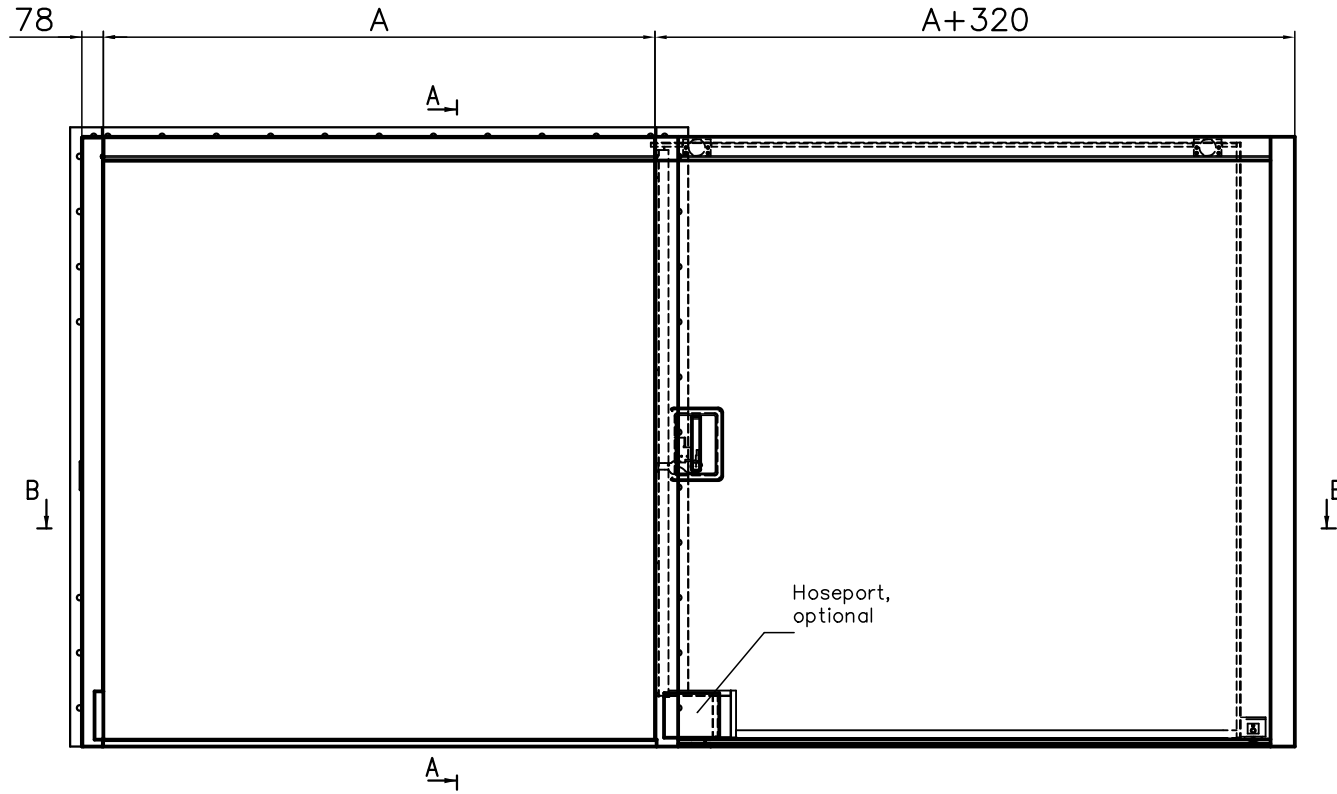

SLIDING DOORS, SINGLE-LEAF type GR

control box
500x500x180

Hoseport,
optional

Thickness of the doorleaf	Fire class
62mm	A60

Righthanded door shown

PARMARINE OY LTD

FIN-79100 Leppävirta
Tel.+358 17 570211, Fax+358 17 5542725