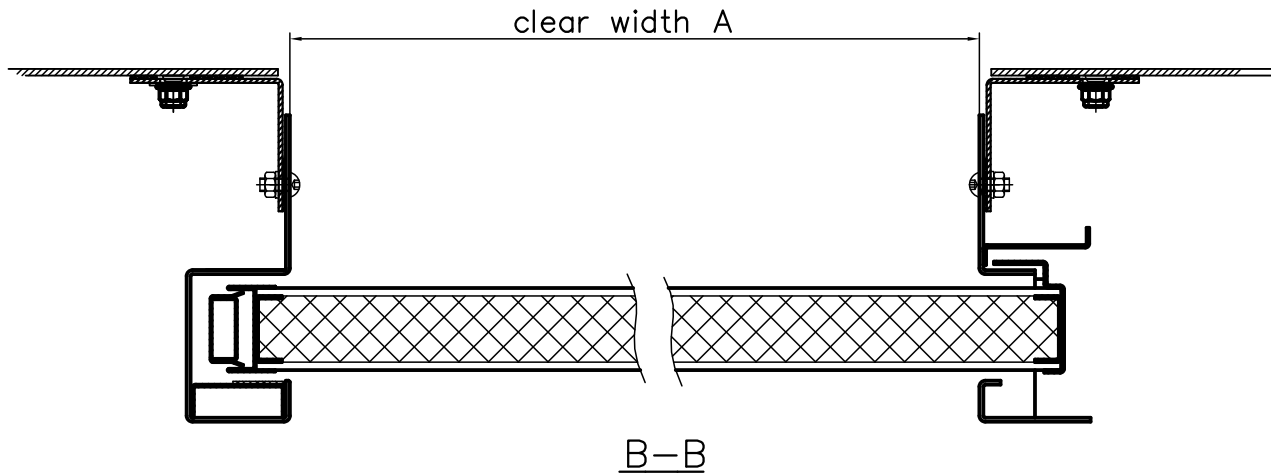

SLIDING DOORS, SINGLE-LEAF type GR

control box
500x500x180

Hoseport,
optional

Thickness of the doorleaf	Fire class
62mm	A60

Righthanded door shown

PARMARINE OY LTD

FIN-79100 Leppävirta
Tel.+358 17 570211, Fax+358 17 5542725