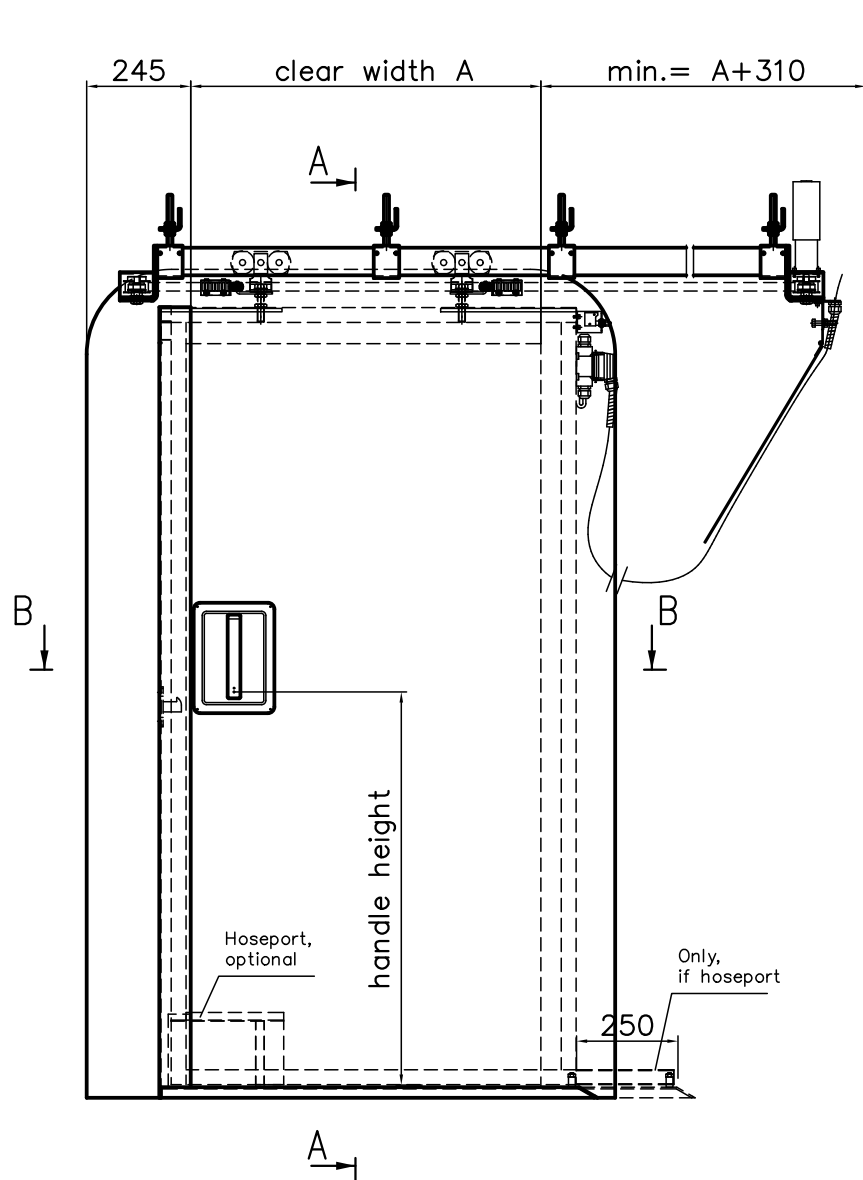

SLIDING DOORS, SINGLE-LEAF ELECTRIC, profile frame

Thickness of the doorleaf	Fire class
62mm	A60

Righthanded door shown

PARMARINE OY LTD

FIN-79100 Leppävirta

Tel.+358 17 570211, Fax+358 17 5542725