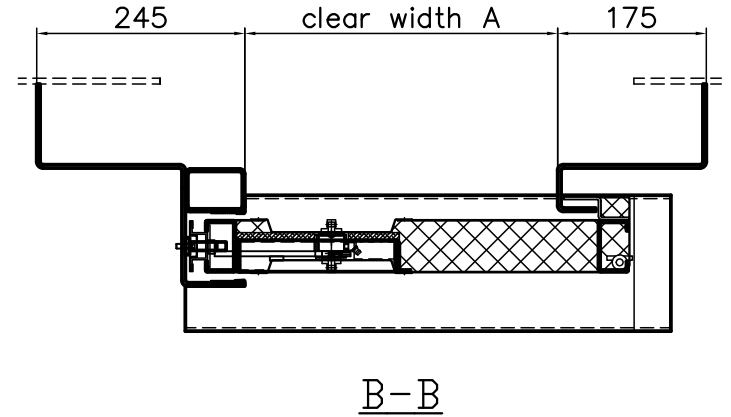

SLIDING DOORS, SINGLE-LEAF ELECTRIC, profile frame

Thickness of the doorleaf	Fire class
62mm	A60

Righthanded door shown

PARMARINE OY LTD

FIN-79100 Leppävirta

Tel.+358 17 570211, Fax+358 17 5542725