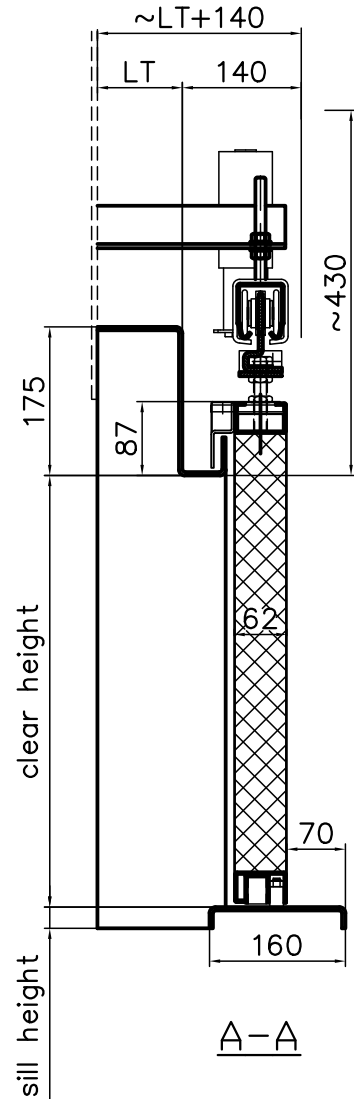

SLIDING DOORS, SINGLE-LEAF ELECTRIC, profile frame

Thickness of the doorleaf	Fire class
62mm	A60

Righthanded door shown

PARMARINE OY LTD

FIN-79100 Leppävirta

Tel.+358 17 570211, Fax+358 17 5542725