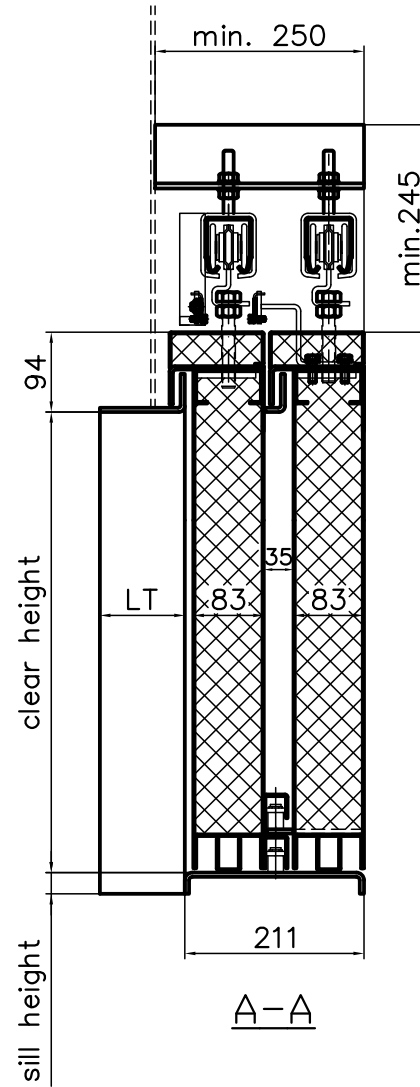

SLIDING DOORS, TANDEM ELECTRIC

Thickness of the doorleaf	Fire class
83mm	A60

Righthanded door shown

PARMARINE OY LTD

FIN-79100 Leppävirta

Tel.+358 17 570211, Fax+358 17 5542725