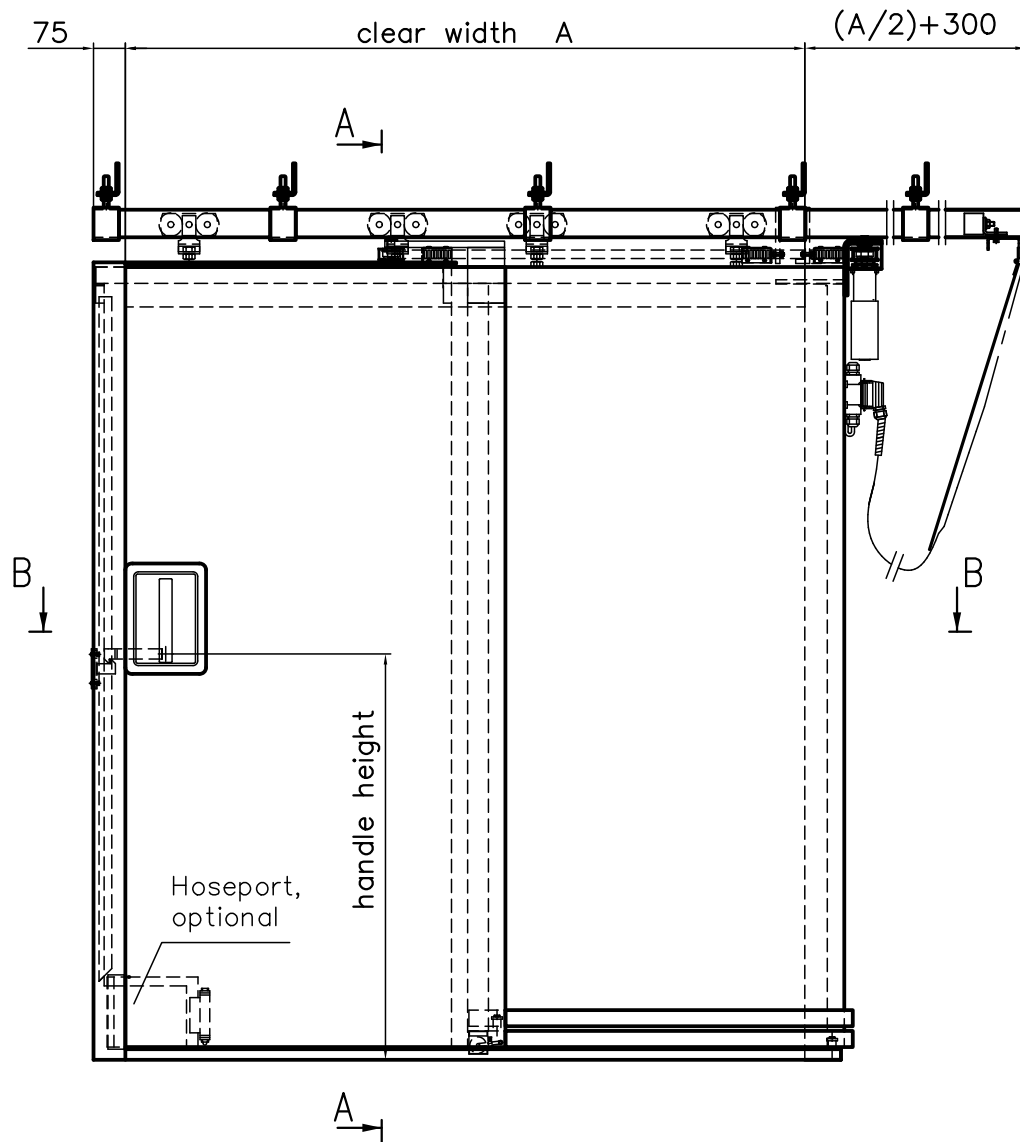

SLIDING DOORS, TANDEM ELECTRIC

Thickness of the doorleaf	Fire class
83mm	A60

Righthanded door shown

PARMARINE OY LTD

FIN-79100 Leppävirta

Tel.+358 17 570211, Fax+358 17 5542725