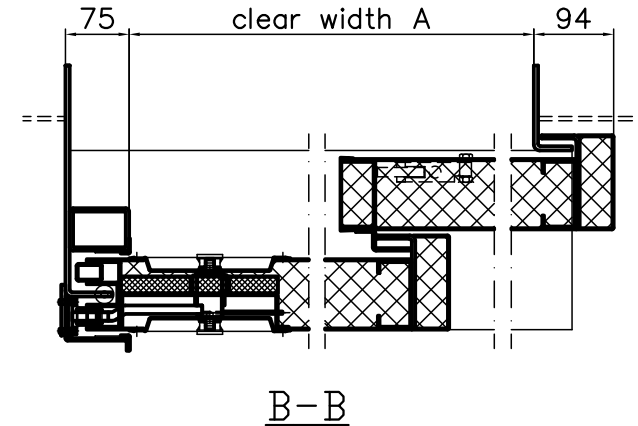

SLIDING DOORS, TANDEM ELECTRIC

Thickness of the doorleaf	Fire class
83mm	A60

Righthanded door shown

PARMARINE OY LTD

FIN-79100 Leppävirta

Tel.+358 17 570211, Fax+358 17 5542725