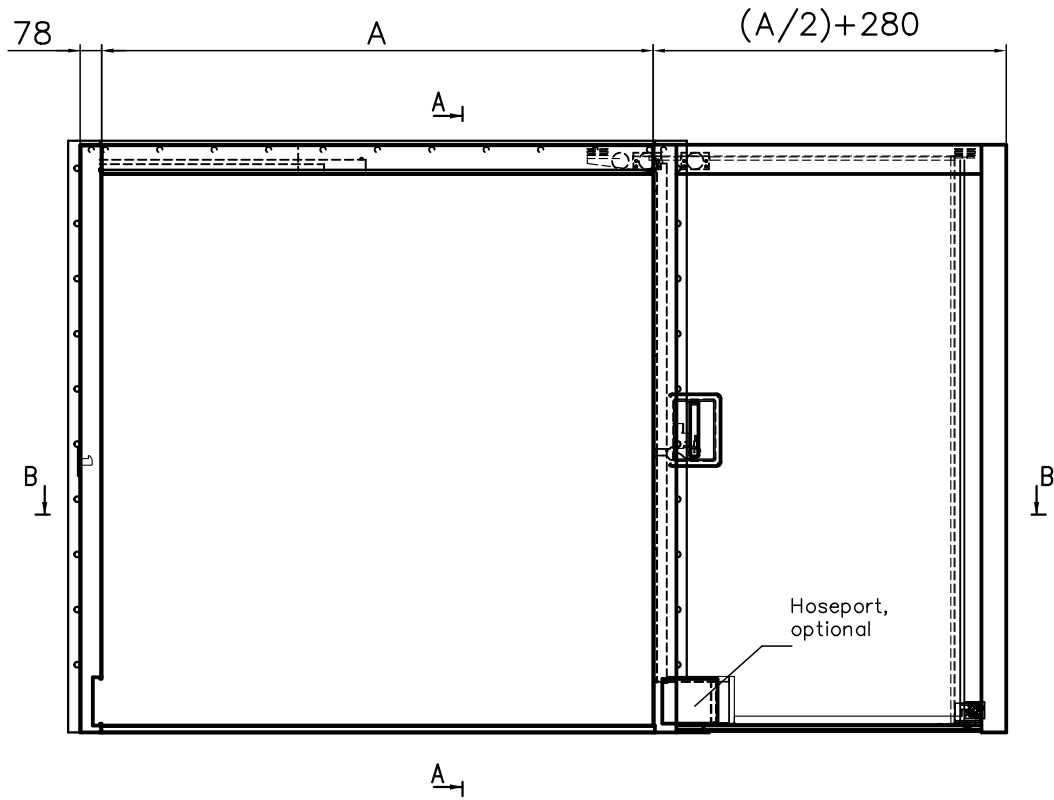

SLIDING DOORS, TANDEM type GR

Thickness of the doorleaf	Fire class
62mm	A60

Righthanded door shown

PARMARINE OY LTD

FIN-79100 Leppävirta
Tel.+358 17 570211, Fax+358 17 5542725