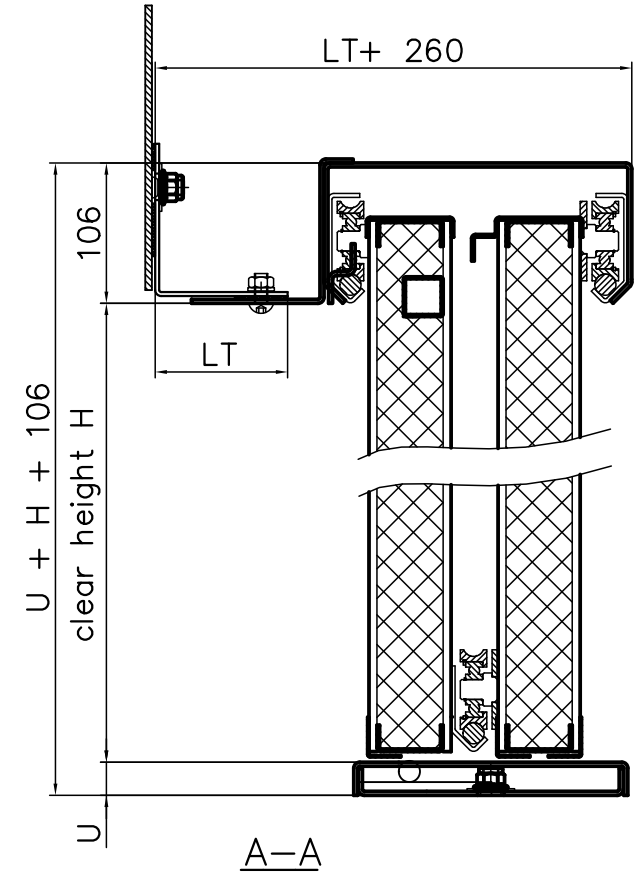

SLIDING DOORS, TANDEM type GR

Thickness of the doorleaf	Fire class
62mm	A60

Righthanded door shown

PARMARINE OY LTD

FIN-79100 Leppävirta
Tel.+358 17 570211, Fax+358 17 5542725