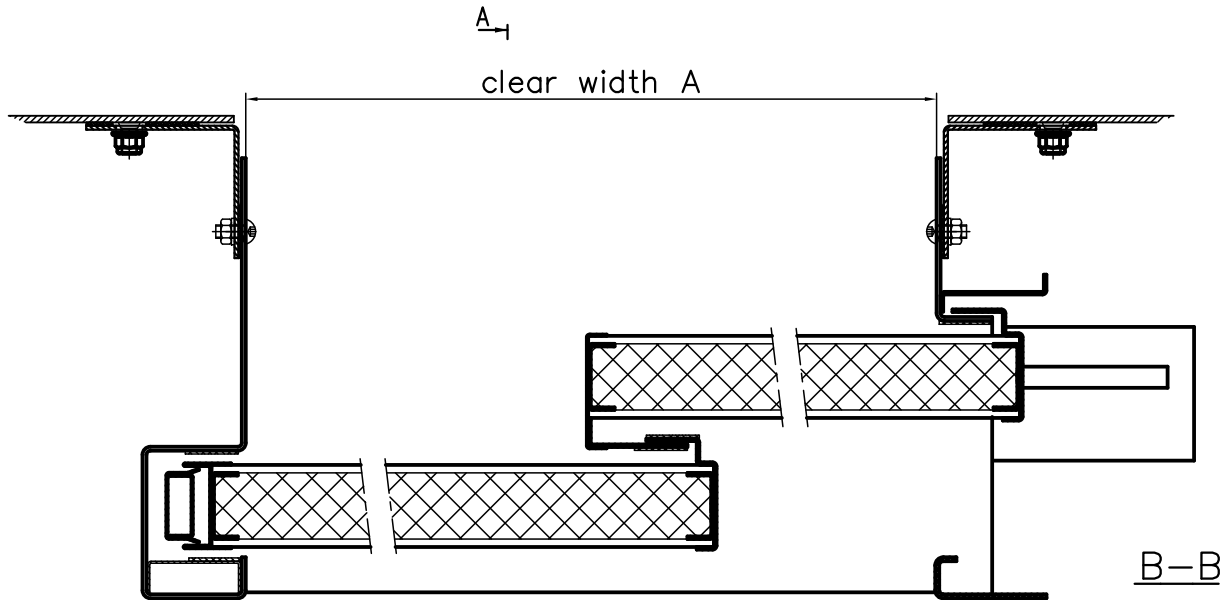

SLIDING DOORS, TANDEM type GR

Thickness of the doorleaf	Fire class
62mm	A60

Righthanded door shown

PARMARINE OY LTD

FIN-79100 Leppävirta
Tel.+358 17 570211, Fax+358 17 5542725