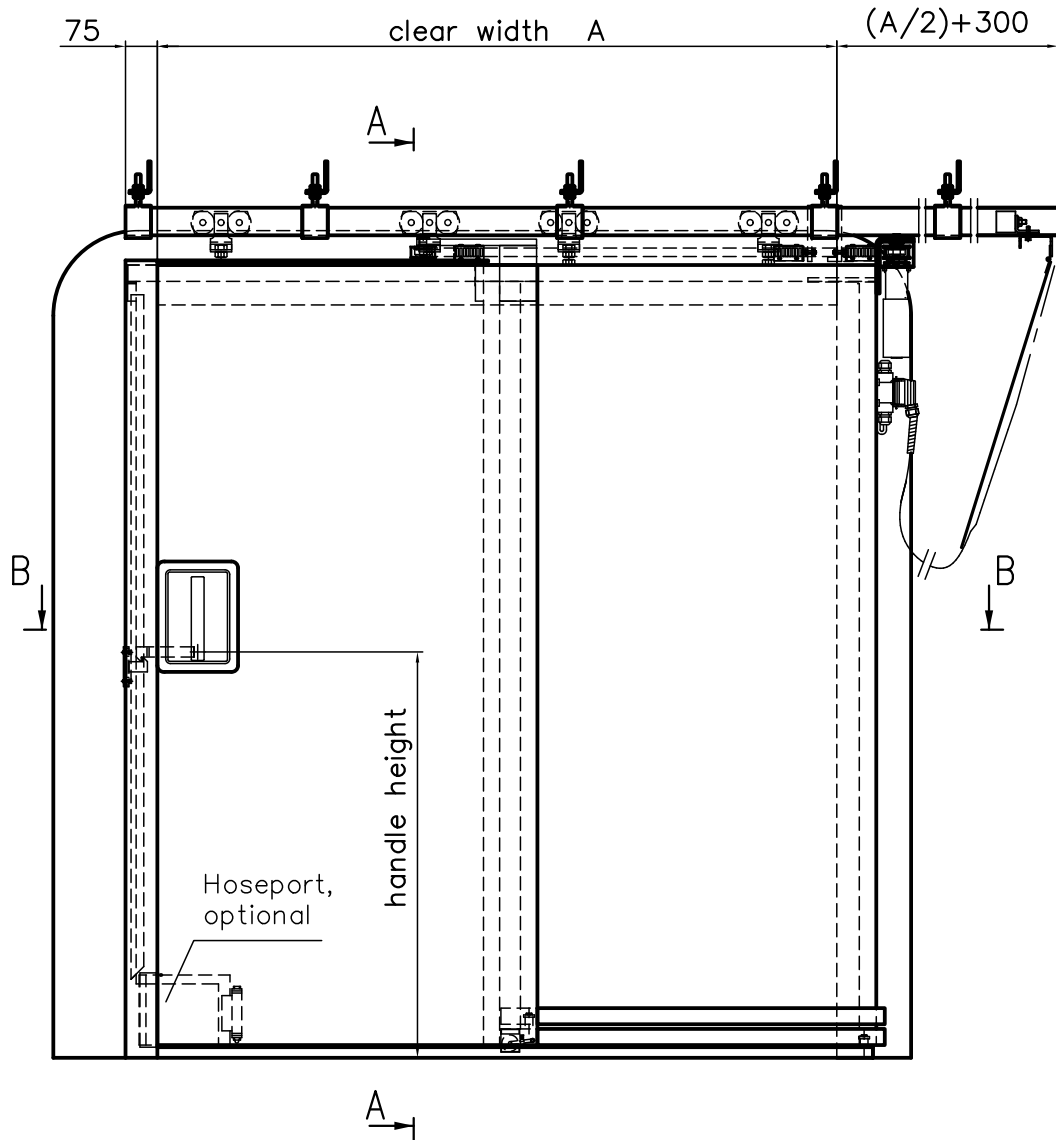

SLIDING DOORS, TANDEM ELECTRIC, profile frame

Thickness of the doorleaf	Fire class
83mm	A60

Righthanded door shown

PARMARINE OY LTD
 FIN-79100 Leppävirta
 Tel.+358 17 570211, Fax+358 17 5542725