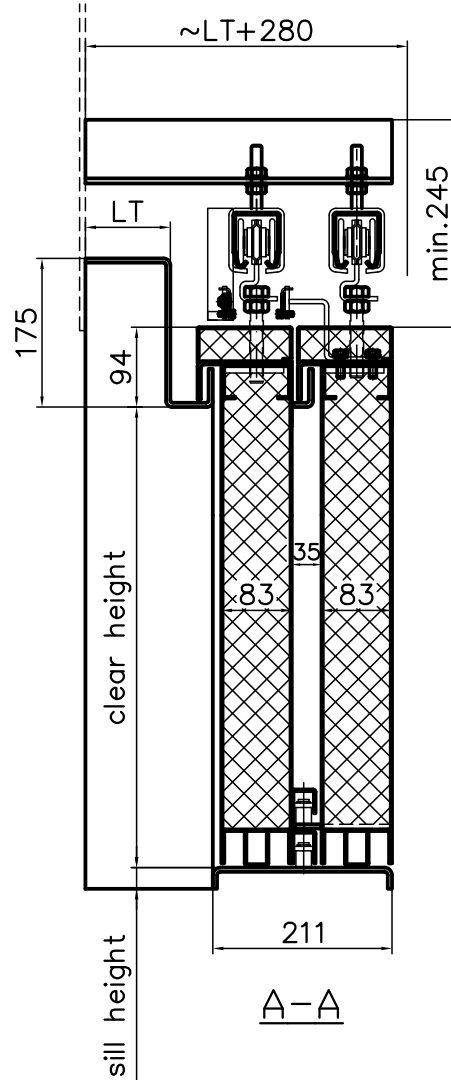

SLIDING DOORS, TANDEM ELECTRIC, profile frame

Thickness of the doorleaf	Fire class
83mm	A60

Righthanded door shown

PARMARINE OY LTD
 FIN-79100 Leppävirta
 Tel.+358 17 570211, Fax+358 17 5542725