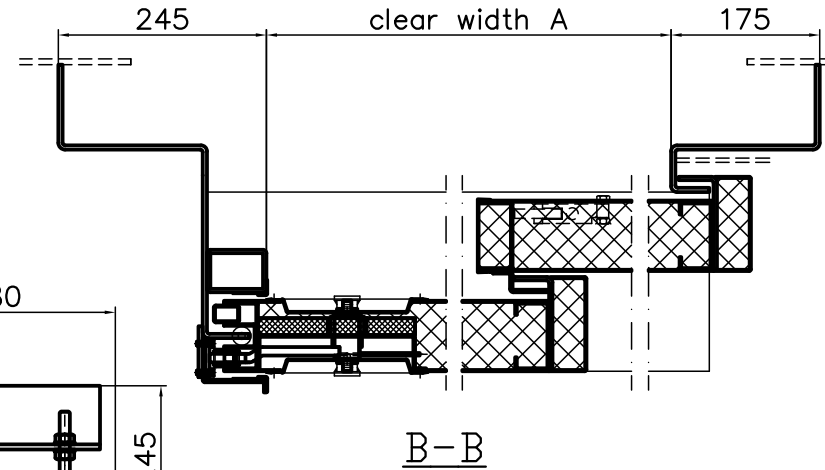

SLIDING DOORS, TANDEM ELECTRIC, profile frame

Thickness of the doorleaf	Fire class
83mm	A60

Righthanded door shown

PARMARINE OY LTD
 FIN-79100 Leppävirta
 Tel.+358 17 570211, Fax+358 17 5542725