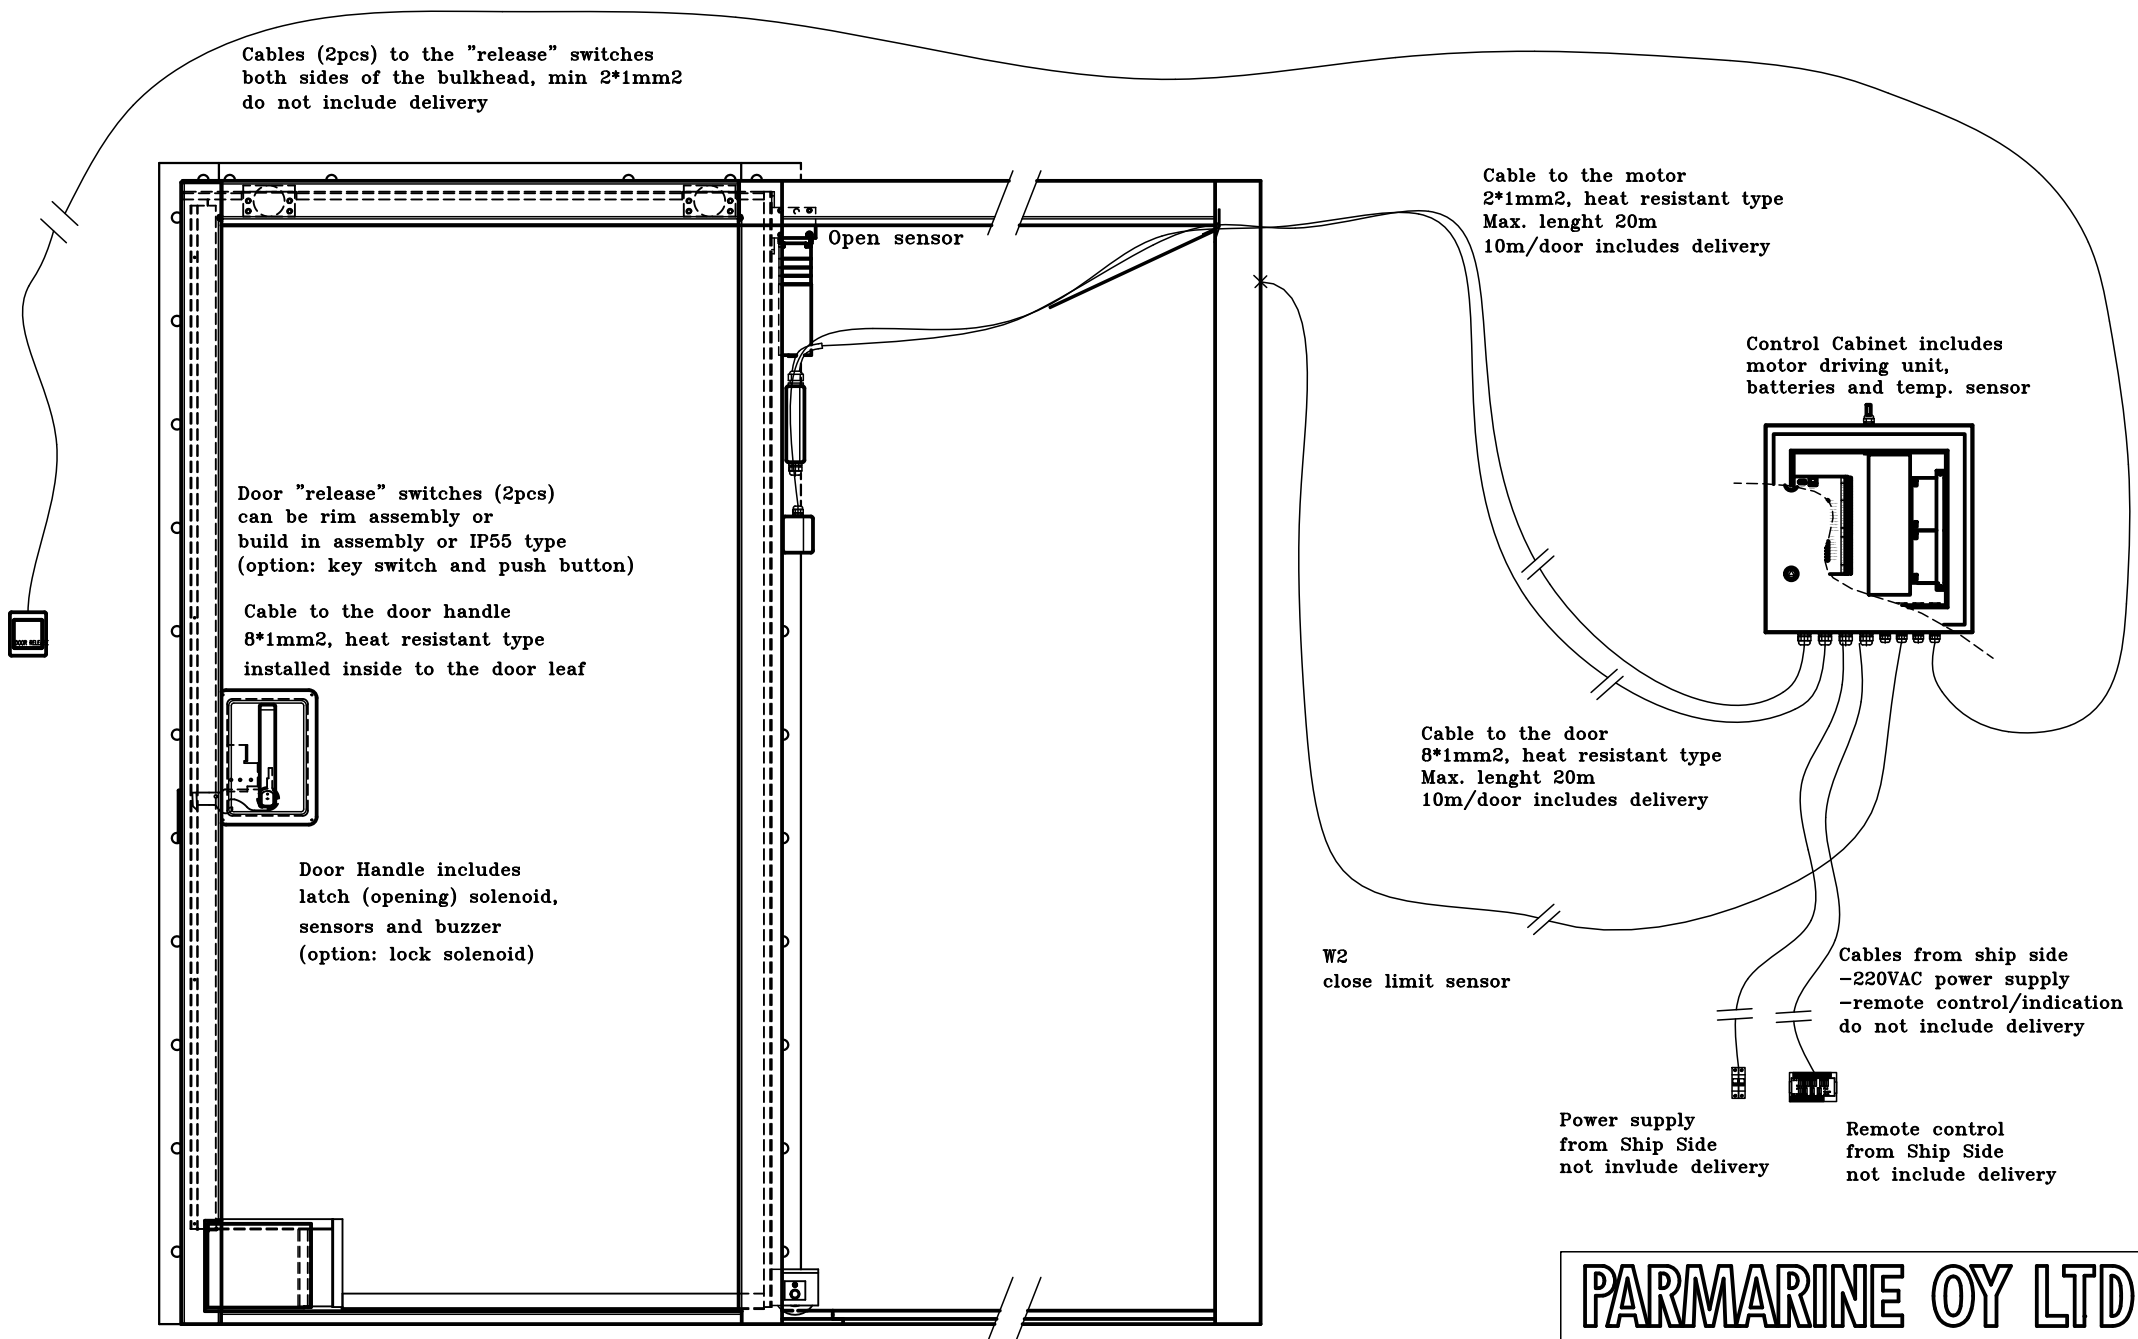

SLIDING DOORS, type GR, ELECTRIC DRIVING SYSTEM

PARMARINE OY LTD

FIN-79100 Leppävirta
Tel.+358 17 570211, Fax+358 17 5542725