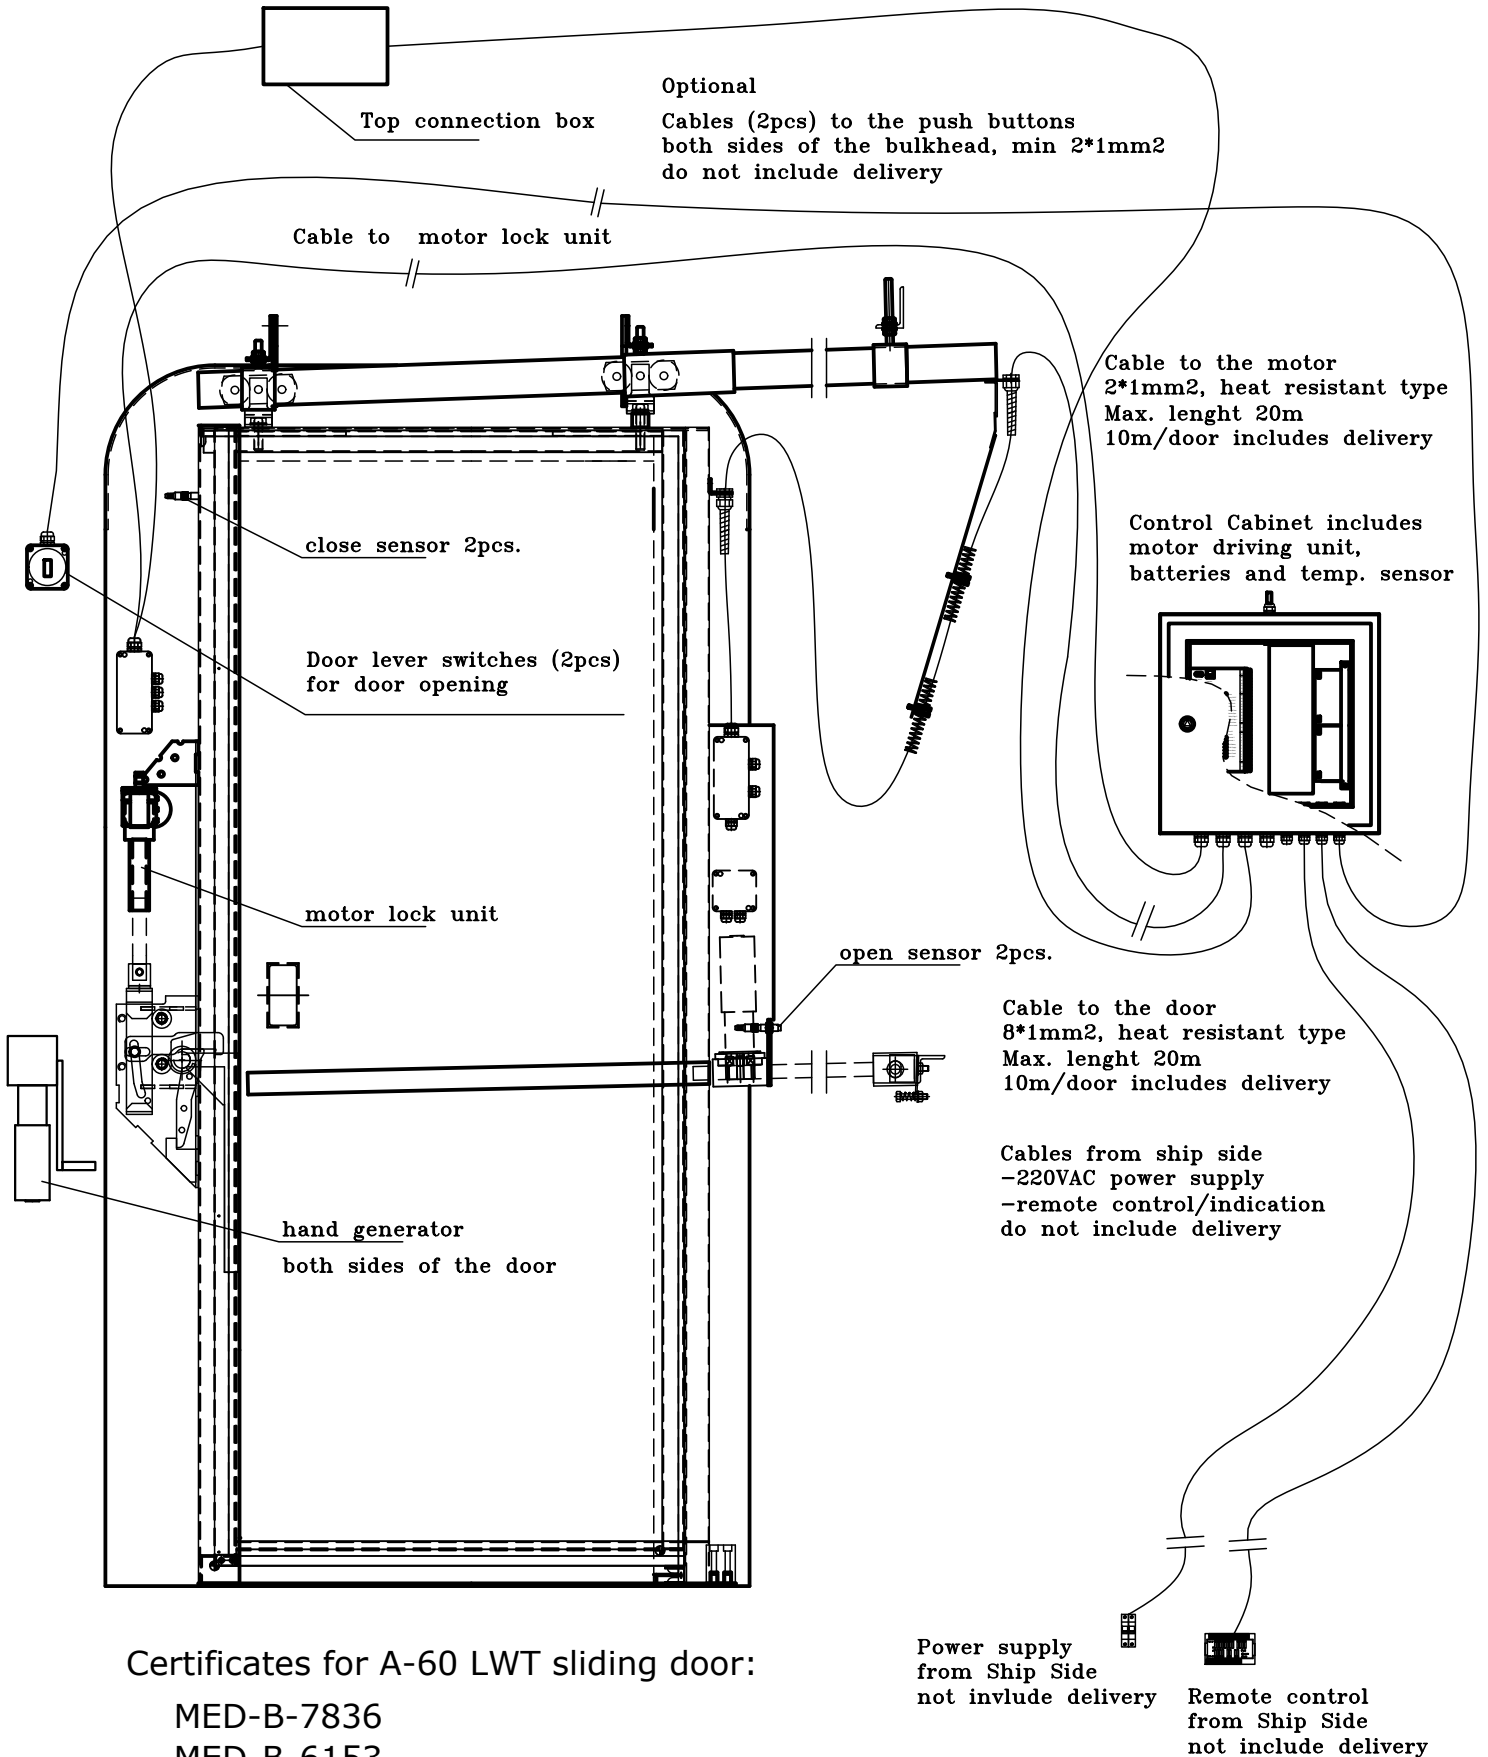

# SLIDING DOORS, watertight (LWT) ELECTRIC DRIVING SYSTEM

Certificates for A-60 LWT sliding door:

MED-B-7836  
MED-B-6153  
S-6399

Certificates of Assessment:

MED-E-121  
MED-E-122

**PARMARINE OY LTD**

FIN-79100 Leppävirta  
Tel.+358 17 570211, Fax+358 17 5542725