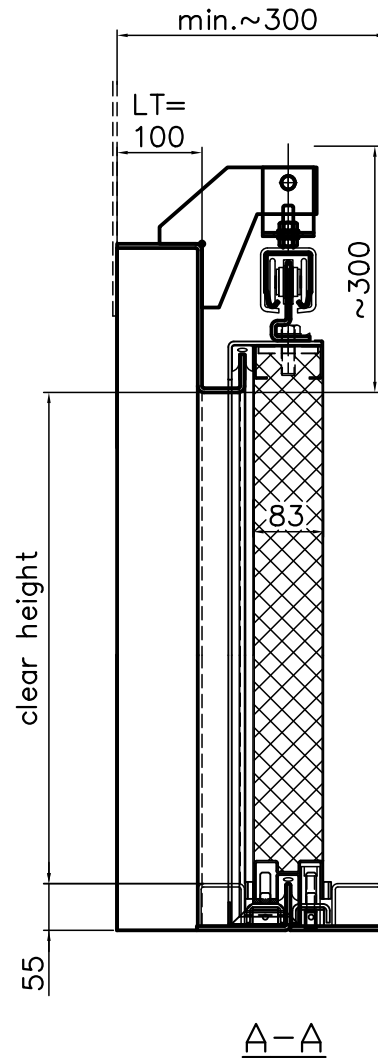

SLIDING DOORS, watertight (SWT/LWT)

Thickness of the doorleaf	Fire class
83mm	A60

Righthanded door shown

PARMARINE OY LTD

FIN-79100 Leppävirta

Tel.+358 17 570211, Fax+358 17 5542725