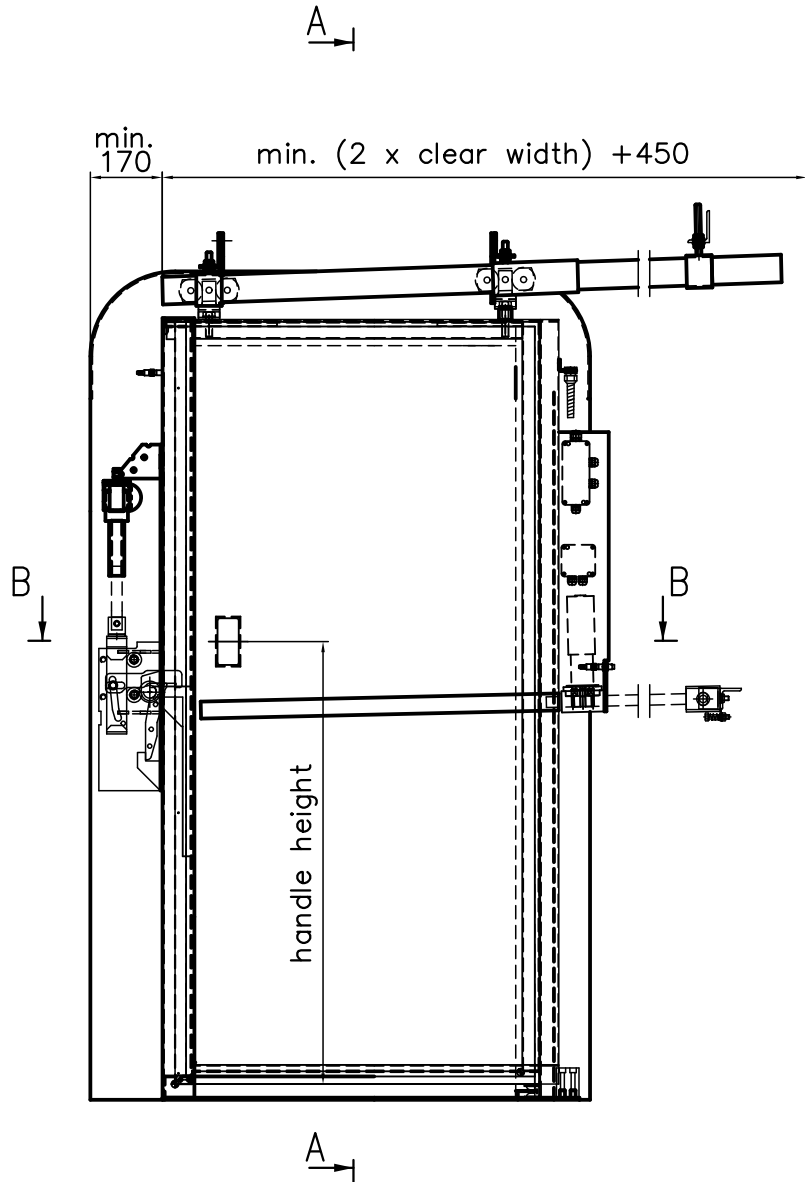

SLIDING DOORS, watertight (SWT/LWT)

Thickness of the doorleaf	Fire class
83mm	A60

Righthanded door shown

PARMARINE OY LTD

FIN-79100 Leppävirta

Tel.+358 17 570211, Fax+358 17 5542725