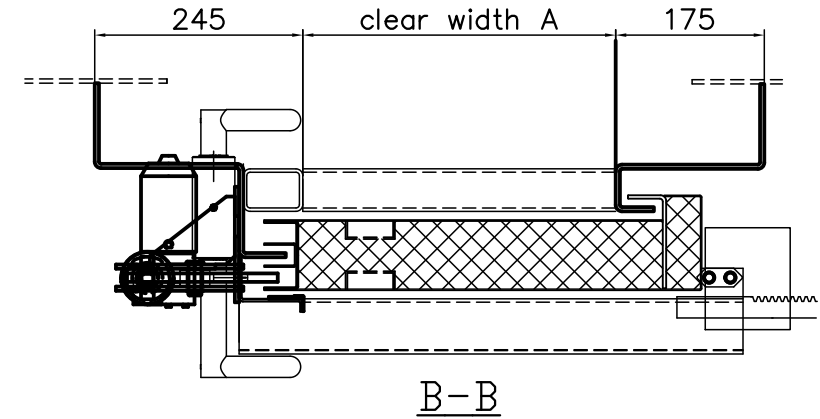

SLIDING DOORS, watertight (SWT/LWT)

Thickness of the doorleaf	Fire class
83mm	A60

Righthanded door shown

PARMARINE OY LTD

FIN-79100 Leppävirta

Tel.+358 17 570211, Fax+358 17 5542725