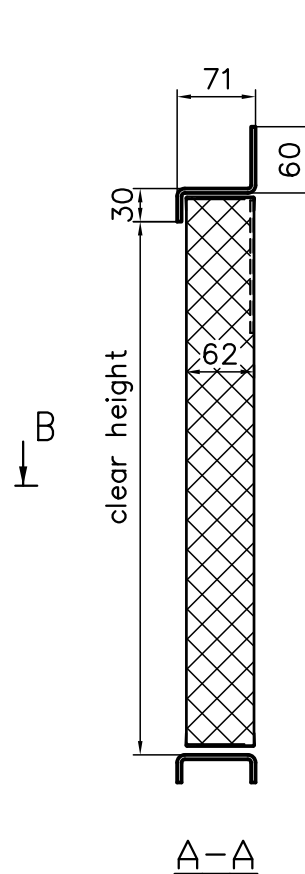

HINGED DOORS, DOUBLE-LEAF, frame fastening by welding

Thickness of the doorleaf	Fire class
62mm	A60

Lock	3-point WSS + BKS latch
Escutcheon	S&B
Handle	S&B

Standard sill profiles

Standard sill profiles for doors with gasket