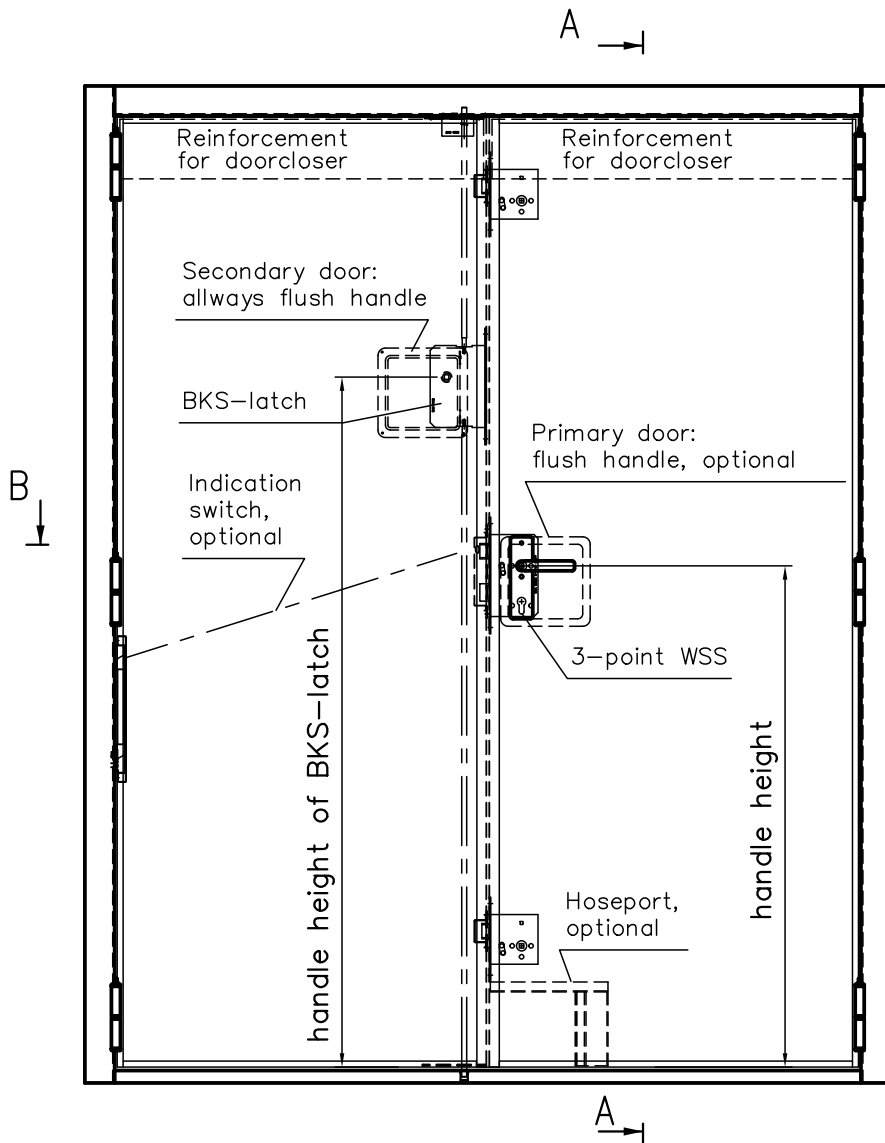

HINGED DOORS, DOUBLE-LEAF, frame fastening by welding

Thickness of the doorleaf	Fire class
62mm	A60

Lock	3-point WSS + BKS latch
Escutcheon	S&B
Handle	S&B

Standard sill profiles

Standard sill profiles for doors with gasket