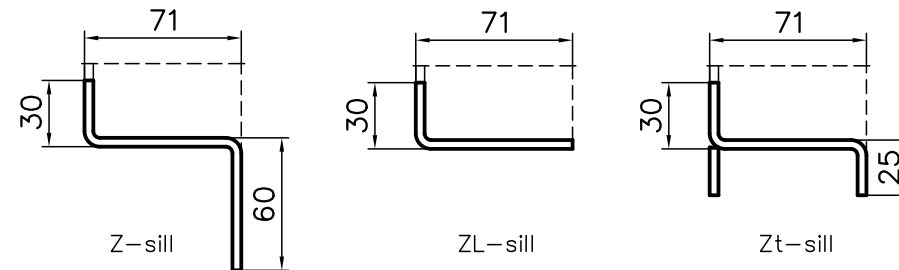

HINGED DOORS, DOUBLE-LEAF, frame fastening by welding

Thickness of the doorleaf	Fire class
62mm	A60

Lock	3-point WSS + BKS latch
Escutcheon	S&B
Handle	S&B

Standard sill profiles

Standard sill profiles for doors with gasket