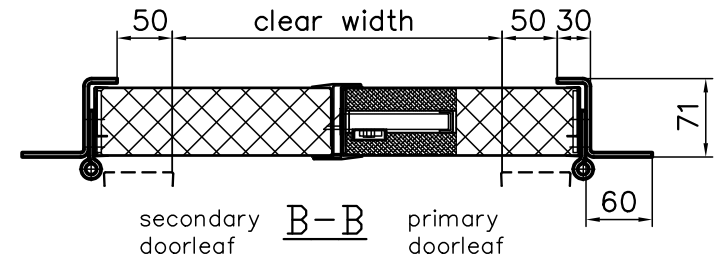

HINGED DOORS, DOUBLE-LEAF, frame fastening by welding

Thickness of the doorleaf	Fire class
62mm	A60

Lock	3-point WSS + BKS latch
Escutcheon	S&B
Handle	S&B

Standard sill profiles

Standard sill profiles for doors with gasket