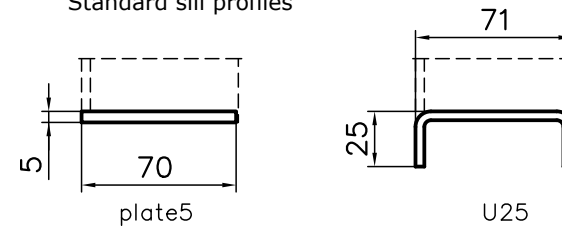

HINGED DOORS, DOUBLE-LEAF, frame fastening by welding

Thickness of the doorleaf	Fire class
62mm	A60

Lock	3-point WSS + BKS latch
Escutcheon	S&B
Handle	S&B

Standard sill profiles

Standard sill profiles for doors with gasket