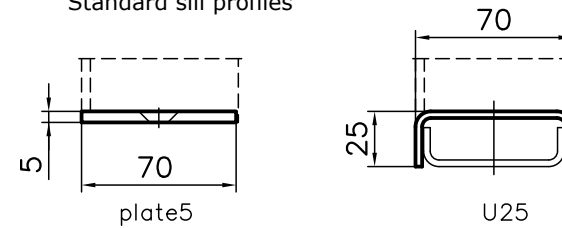

HINGED DOORS, SINGLE-LEAF, screw fastening frame U-profile

Thickness of the doorleaf	Fire class
62mm	A60

Lock	3-point WSS + BKS latch
Escutcheon	S&B
Handle	S&B

A →

A →

Standard sill profiles

Standard sill profiles for doors with gasket