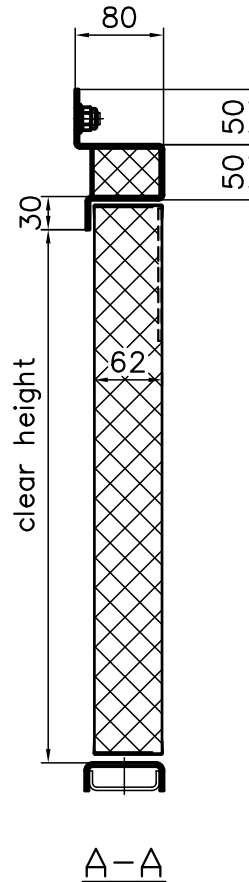

HINGED DOORS, SINGLE-LEAF, screw fastening frame U-profile

Thickness of the doorleaf	Fire class
62mm	A60

Lock	3-point WSS + BKS latch
Escutcheon	S&B
Handle	S&B

A →

A →

Standard sill profiles

Standard sill profiles for doors with gasket