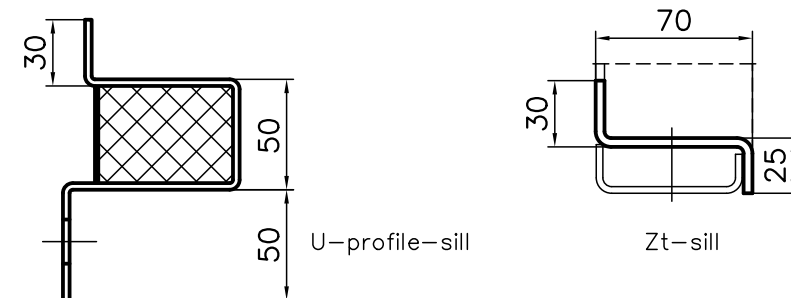

HINGED DOORS, SINGLE-LEAF, screw fastening frame U-profile

Thickness of the doorleaf	Fire class
62mm	A60

Lock	3-point WSS + BKS latch
Escutcheon	S&B
Handle	S&B

A →

A →

Standard sill profiles

Standard sill profiles for doors with gasket