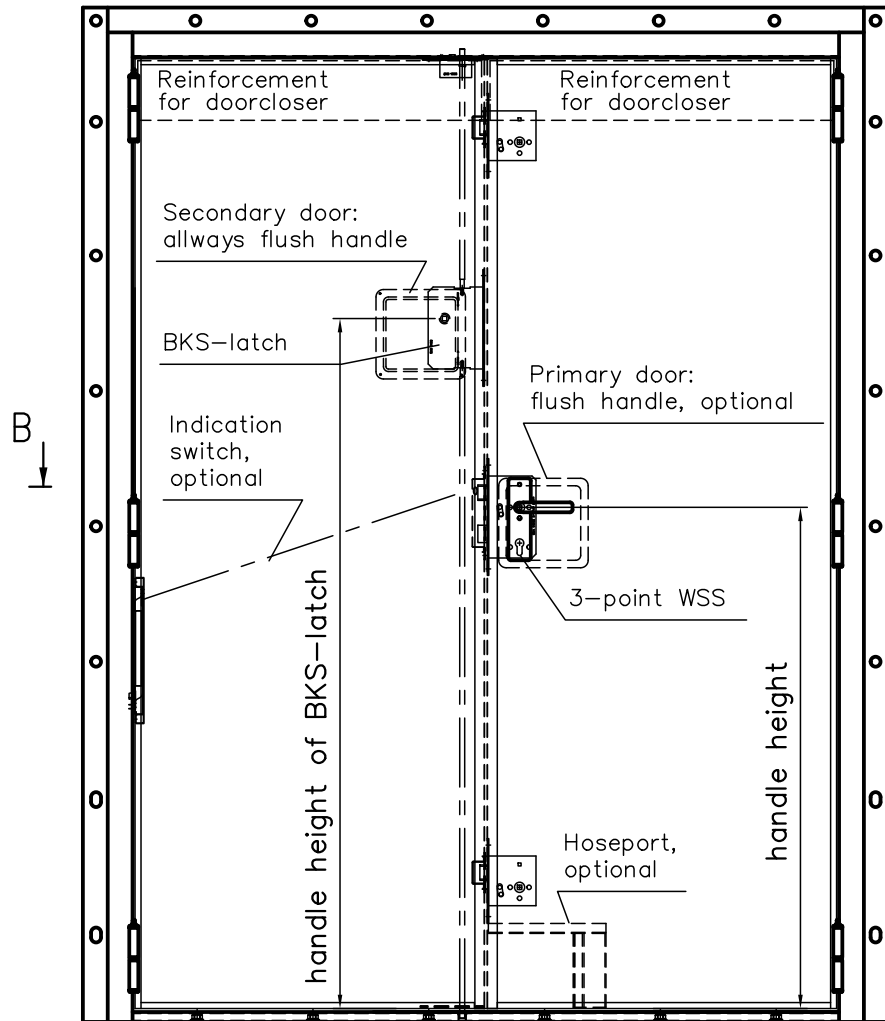

HINGED DOORS, SINGLE-LEAF, screw fastening frame U-profile

Thickness of the doorleaf	Fire class
62mm	A60

Lock	3-point WSS + BKS latch
Escutcheon	S&B
Handle	S&B

A →

A →

Standard sill profiles

Standard sill profiles for doors with gasket