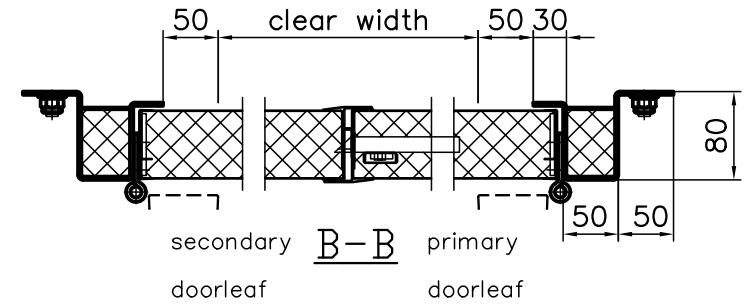

HINGED DOORS, SINGLE-LEAF, screw fastening frame U-profile

Thickness of the doorleaf	Fire class
62mm	A60

Lock	3-point WSS + BKS latch
Escutcheon	S&B
Handle	S&B

A →

A →

Standard sill profiles

Standard sill profiles for doors with gasket