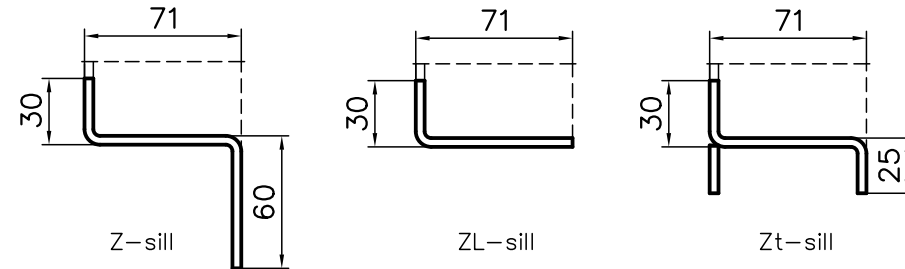

# HINGED DOORS, SINGLE-LEAF, frame fastening by welding

Thickness of the doorleaf	Fire class
62mm	A60

Lock	WSS
Escutcheon	S&B
Handle	S&B

Standard sill profiles

Standard sill profiles for doors with gasket