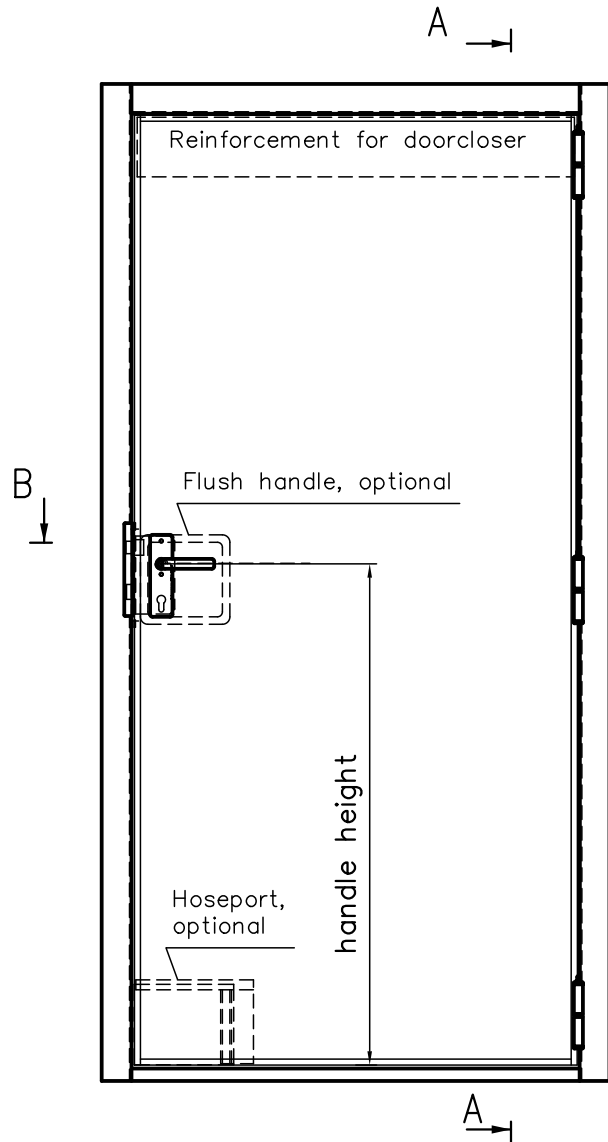

# HINGED DOORS, SINGLE-LEAF, frame fastening by welding

Thickness of the doorleaf	Fire class
62mm	A60

Lock	WSS
Escutcheon	S&B
Handle	S&B

Standard sill profiles

Standard sill profiles for doors with gasket