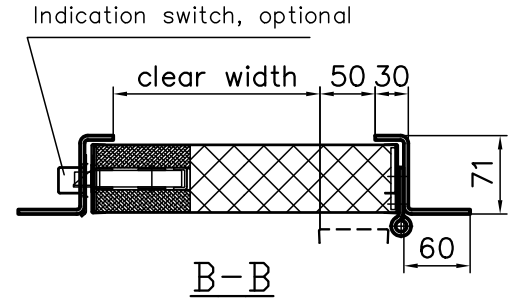

# HINGED DOORS, SINGLE-LEAF, frame fastening by welding

Thickness of the doorleaf	Fire class
62mm	A60

Lock	WSS
Escutcheon	S&B
Handle	S&B

Standard sill profiles

Standard sill profiles for doors with gasket