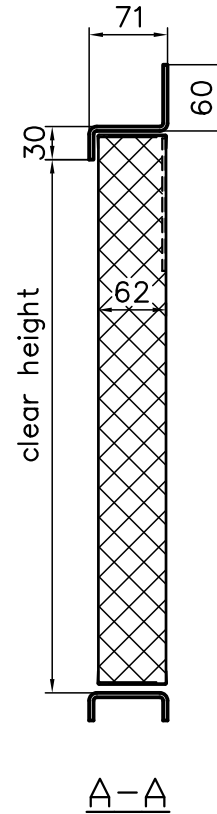

# HINGED DOORS, SINGLE-LEAF, frame fastening by welding

Thickness of the doorleaf	Fire class
62mm	A60

Lock	WSS
Escutcheon	S&B
Handle	S&B

Standard sill profiles

Standard sill profiles for doors with gasket