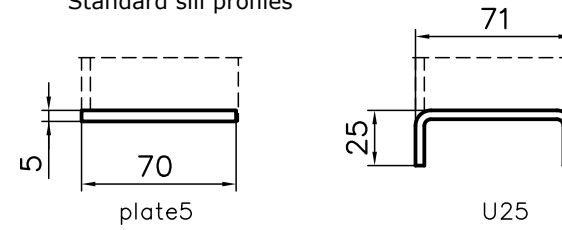

# HINGED DOORS, SINGLE-LEAF, frame fastening by welding

Thickness of the doorleaf	Fire class
62mm	A60

Lock	WSS
Escutcheon	S&B
Handle	S&B

Standard sill profiles

Standard sill profiles for doors with gasket