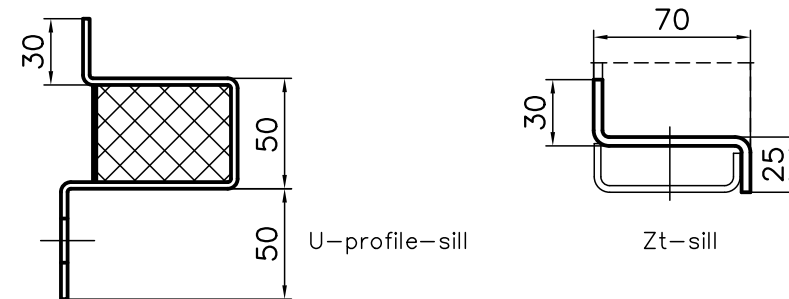

HINGED DOORS, SINGLE-LEAF, screw fastening frame U-profile

Thickness of the doorleaf	Fire class
62mm	A60

Lock	WSS
Escutcheon	S&B
Handle	S&B

Standard sill profiles for doors with gasket

Righthanded door shown