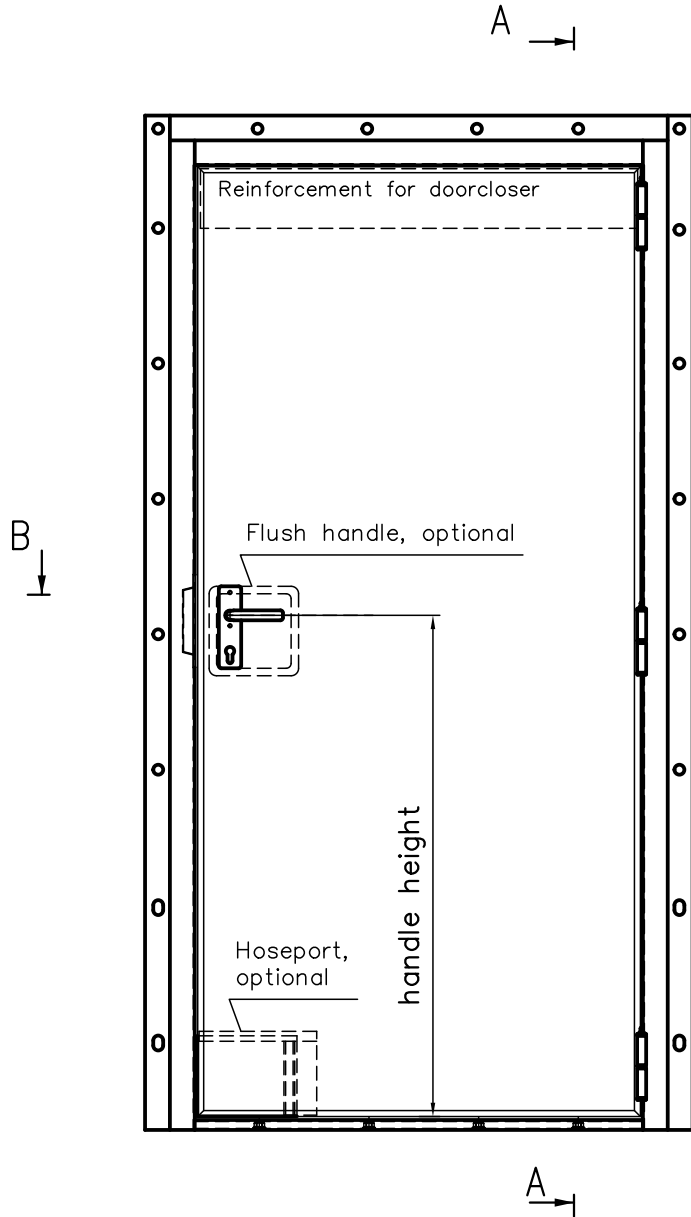

HINGED DOORS, SINGLE-LEAF, screw fastening frame U-profile

Thickness of the doorleaf	Fire class
62mm	A60

Lock	WSS
Escutcheon	S&B
Handle	S&B

Standard sill profiles for doors with gasket

Righthanded door shown