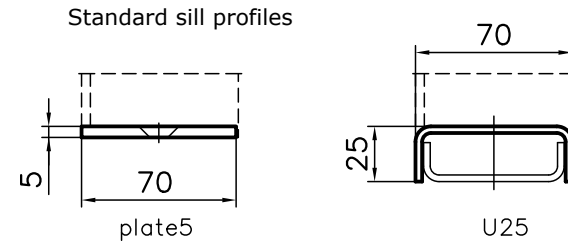

HINGED DOORS, SINGLE-LEAF, screw fastening frame U-profile

Thickness of the doorleaf	Fire class
62mm	A60

Lock	WSS
Escutcheon	S&B
Handle	S&B

Standard sill profiles for doors with gasket

Righthanded door shown