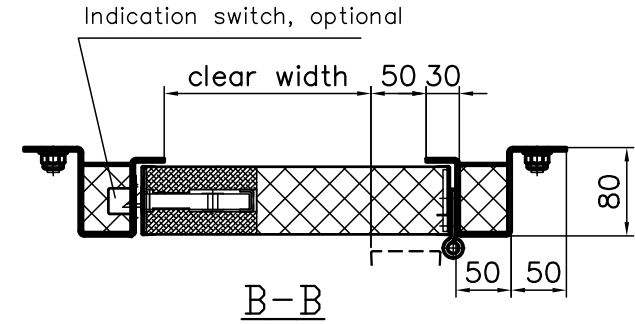

HINGED DOORS, SINGLE-LEAF, screw fastening frame U-profile

Thickness of the doorleaf	Fire class
62mm	A60

Lock	WSS
Escutcheon	S&B
Handle	S&B

Standard sill profiles for doors with gasket

Righthanded door shown