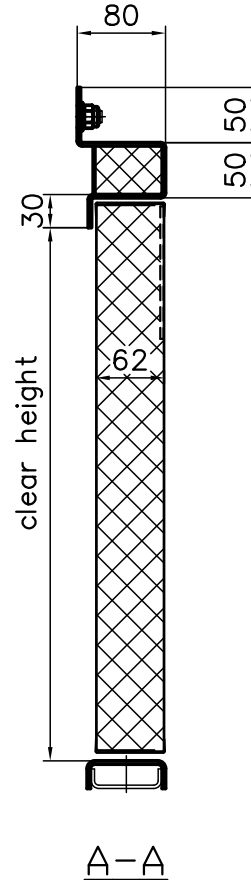

HINGED DOORS, SINGLE-LEAF, screw fastening frame U-profile

Thickness of the doorleaf	Fire class
62mm	A60

Lock	WSS
Escutcheon	S&B
Handle	S&B

Standard sill profiles for doors with gasket

Righthanded door shown