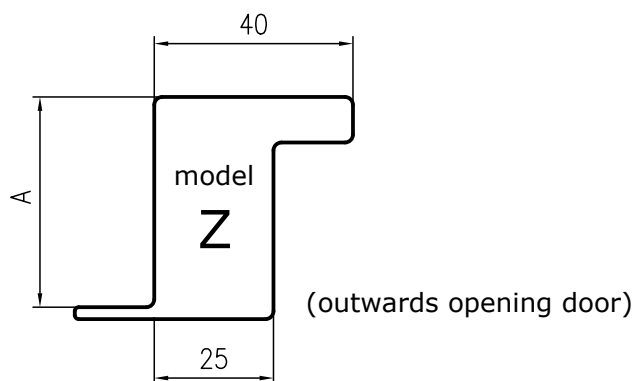

# C-class wet unit doors

Thickness of the doorleaf	Fire class
32mm	C

Top panel

Straight sill

Inclined sill

Vertical profile, max A = 50mm

**PARMARINE OY LTD**

FIN-79100 Leppävirta  
Tel.+358 17 570211, Fax+358 17 5542725