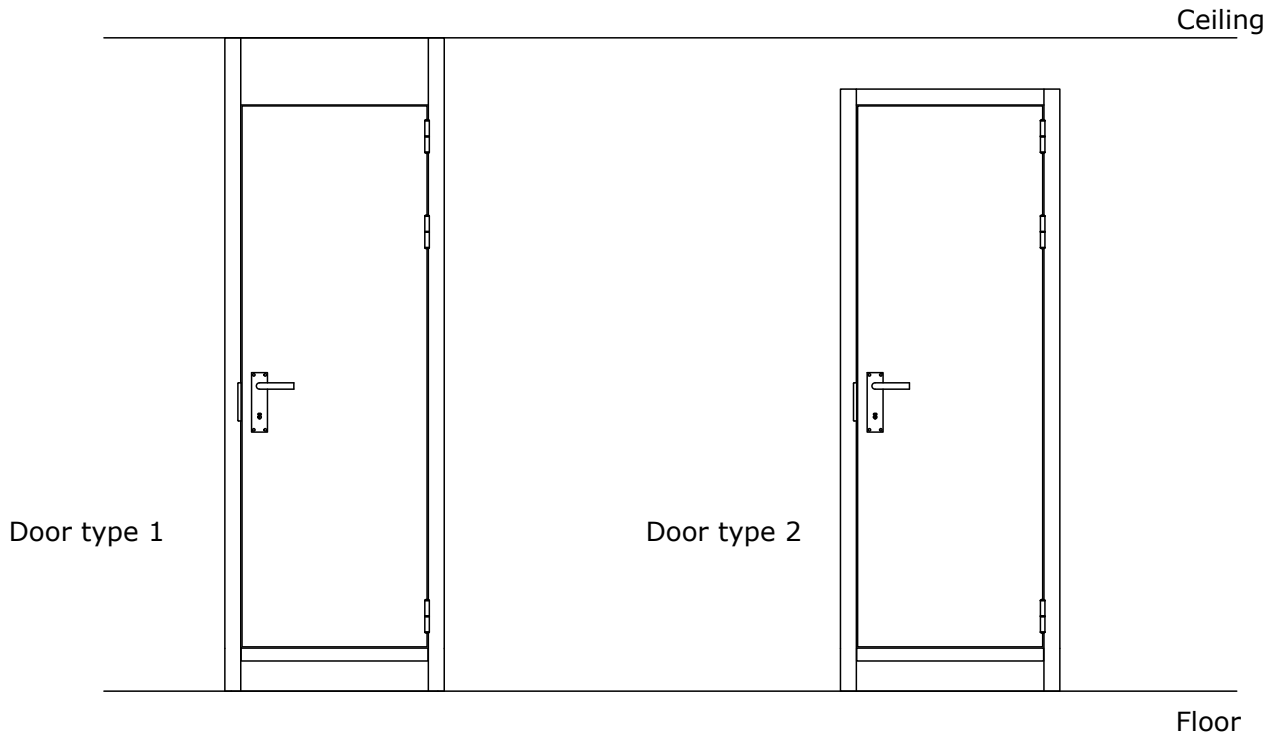

# C-class wet unit doors

Thickness of the doorleaf	Fire class
32mm	C

Top panel

Straight sill

Inclined sill

Vertical profile, max A = 50mm

**PARMARINE OY LTD**

FIN-79100 Leppävirta  
Tel.+358 17 570211, Fax+358 17 5542725