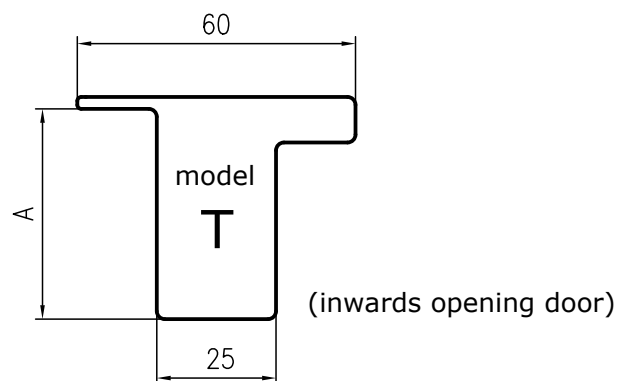

# C-class wet unit doors

Thickness of the doorleaf	Fire class
32mm	C

Top panel

Straight sill

Inclined sill

Vertical profile, max A = 50mm

**PARMARINE OY LTD**

FIN-79100 Leppävirta  
Tel.+358 17 570211, Fax+358 17 5542725