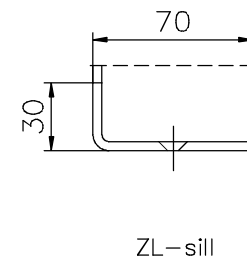

# HINGED DOORS, SINGLE-LEAF, screw fastening frame

Thickness of the doorleaf	Fire class
62mm	A60

Lock	WSS
Escutcheon	S&B
Handle	S&B

Standard sill profiles

Standard sill profiles for doors with gasket

Righthanded door shown