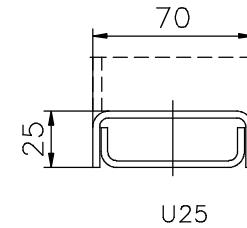

# HINGED DOORS, SINGLE-LEAF, screw fastening frame

Thickness of the doorleaf	Fire class
62mm	A60

Lock	WSS
Escutcheon	S&B
Handle	S&B

Standard sill profiles

Standard sill profiles for doors with gasket

Righthanded door shown