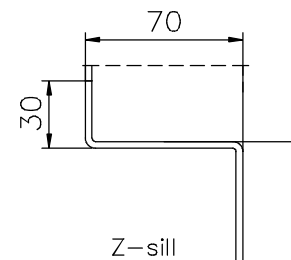

# HINGED DOORS, SINGLE-LEAF, screw fastening frame

Thickness of the doorleaf	Fire class
62mm	A60

Lock	WSS
Escutcheon	S&B
Handle	S&B

Standard sill profiles

Standard sill profiles for doors with gasket

Righthanded door shown