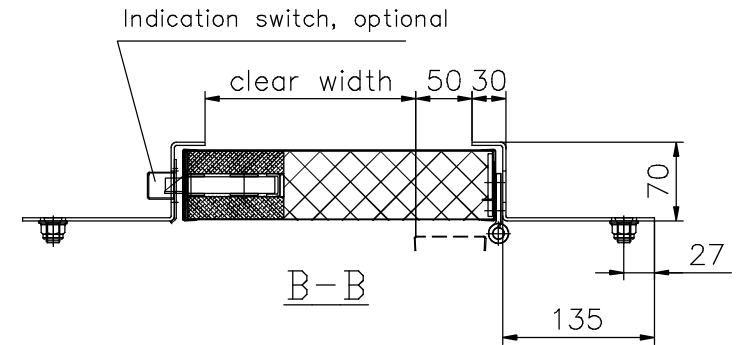

# HINGED DOORS, SINGLE-LEAF, screw fastening frame

Thickness of the doorleaf	Fire class
62mm	A60

Lock	WSS
Escutcheon	S&B
Handle	S&B

Standard sill profiles

Standard sill profiles for doors with gasket

Righthanded door shown