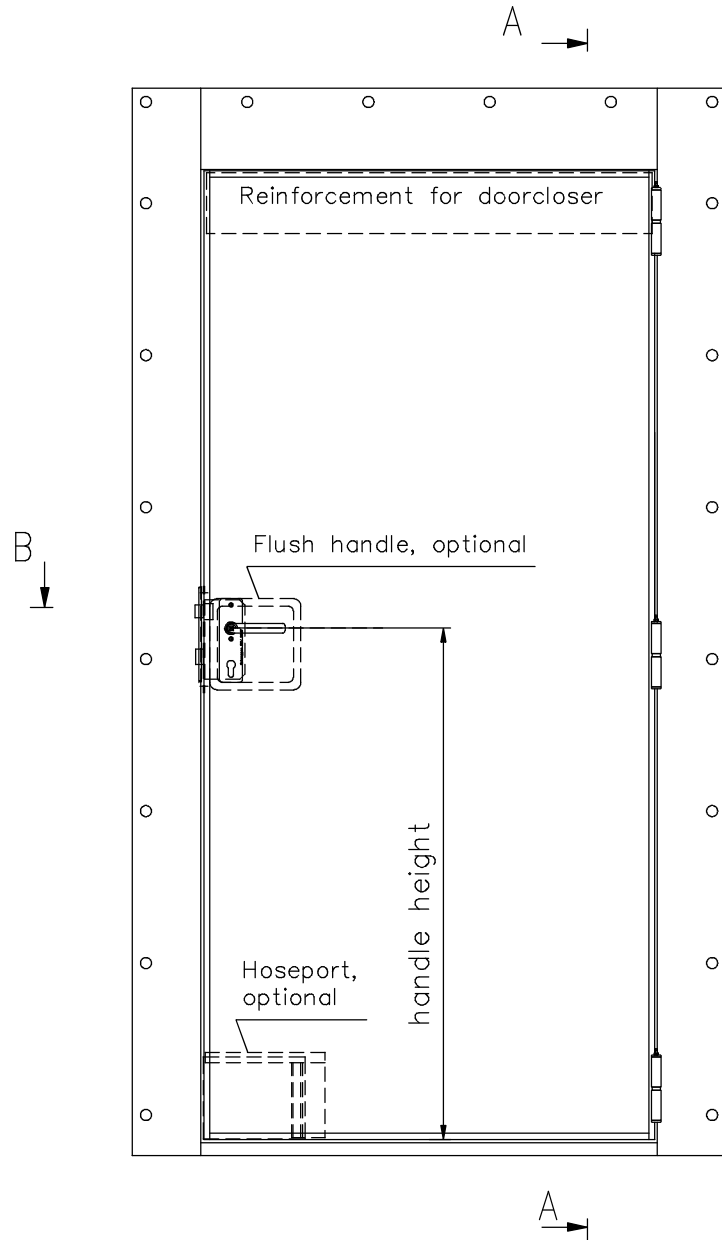

# HINGED DOORS, SINGLE-LEAF, screw fastening frame

Thickness of the doorleaf	Fire class
62mm	A60

Lock	WSS
Escutcheon	S&B
Handle	S&B

Standard sill profiles

Standard sill profiles for doors with gasket

Righthanded door shown