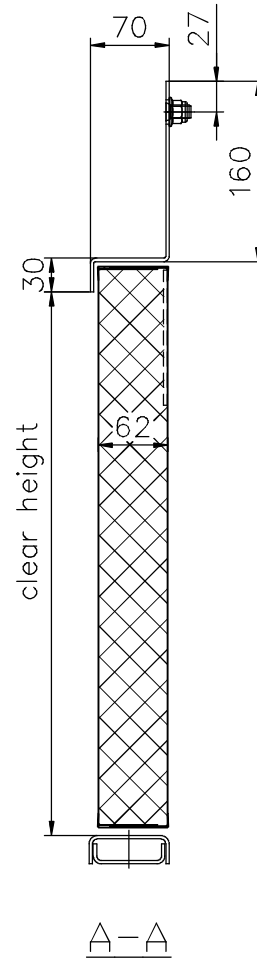

# HINGED DOORS, SINGLE-LEAF, screw fastening frame

Thickness of the doorleaf	Fire class
62mm	A60

Lock	WSS
Escutcheon	S&B
Handle	S&B

Standard sill profiles

Standard sill profiles for doors with gasket

Righthanded door shown