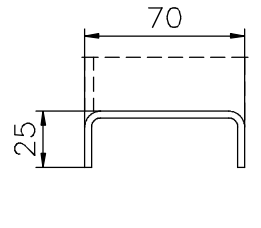

# HINGED DOORS, SINGLE-LEAF, screw fastening frame

Thickness of the doorleaf	Fire class
62mm	A60

Lock	WSS
Escutcheon	S&B
Handle	S&B

Standard sill profiles

Standard sill profiles for doors with gasket

Righthanded door shown