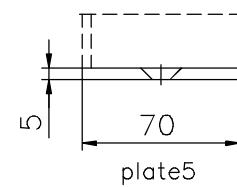

# HINGED DOORS, SINGLE-LEAF, screw fastening frame

Thickness of the doorleaf	Fire class
62mm	A60

Lock	WSS
Escutcheon	S&B
Handle	S&B

Standard sill profiles

Standard sill profiles for doors with gasket

Righthanded door shown