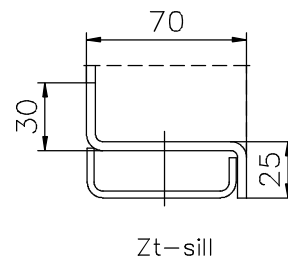

# HINGED DOORS, SINGLE-LEAF, screw fastening frame

Thickness of the doorleaf	Fire class
62mm	A60

Lock	WSS
Escutcheon	S&B
Handle	S&B

Standard sill profiles

Standard sill profiles for doors with gasket

Righthanded door shown