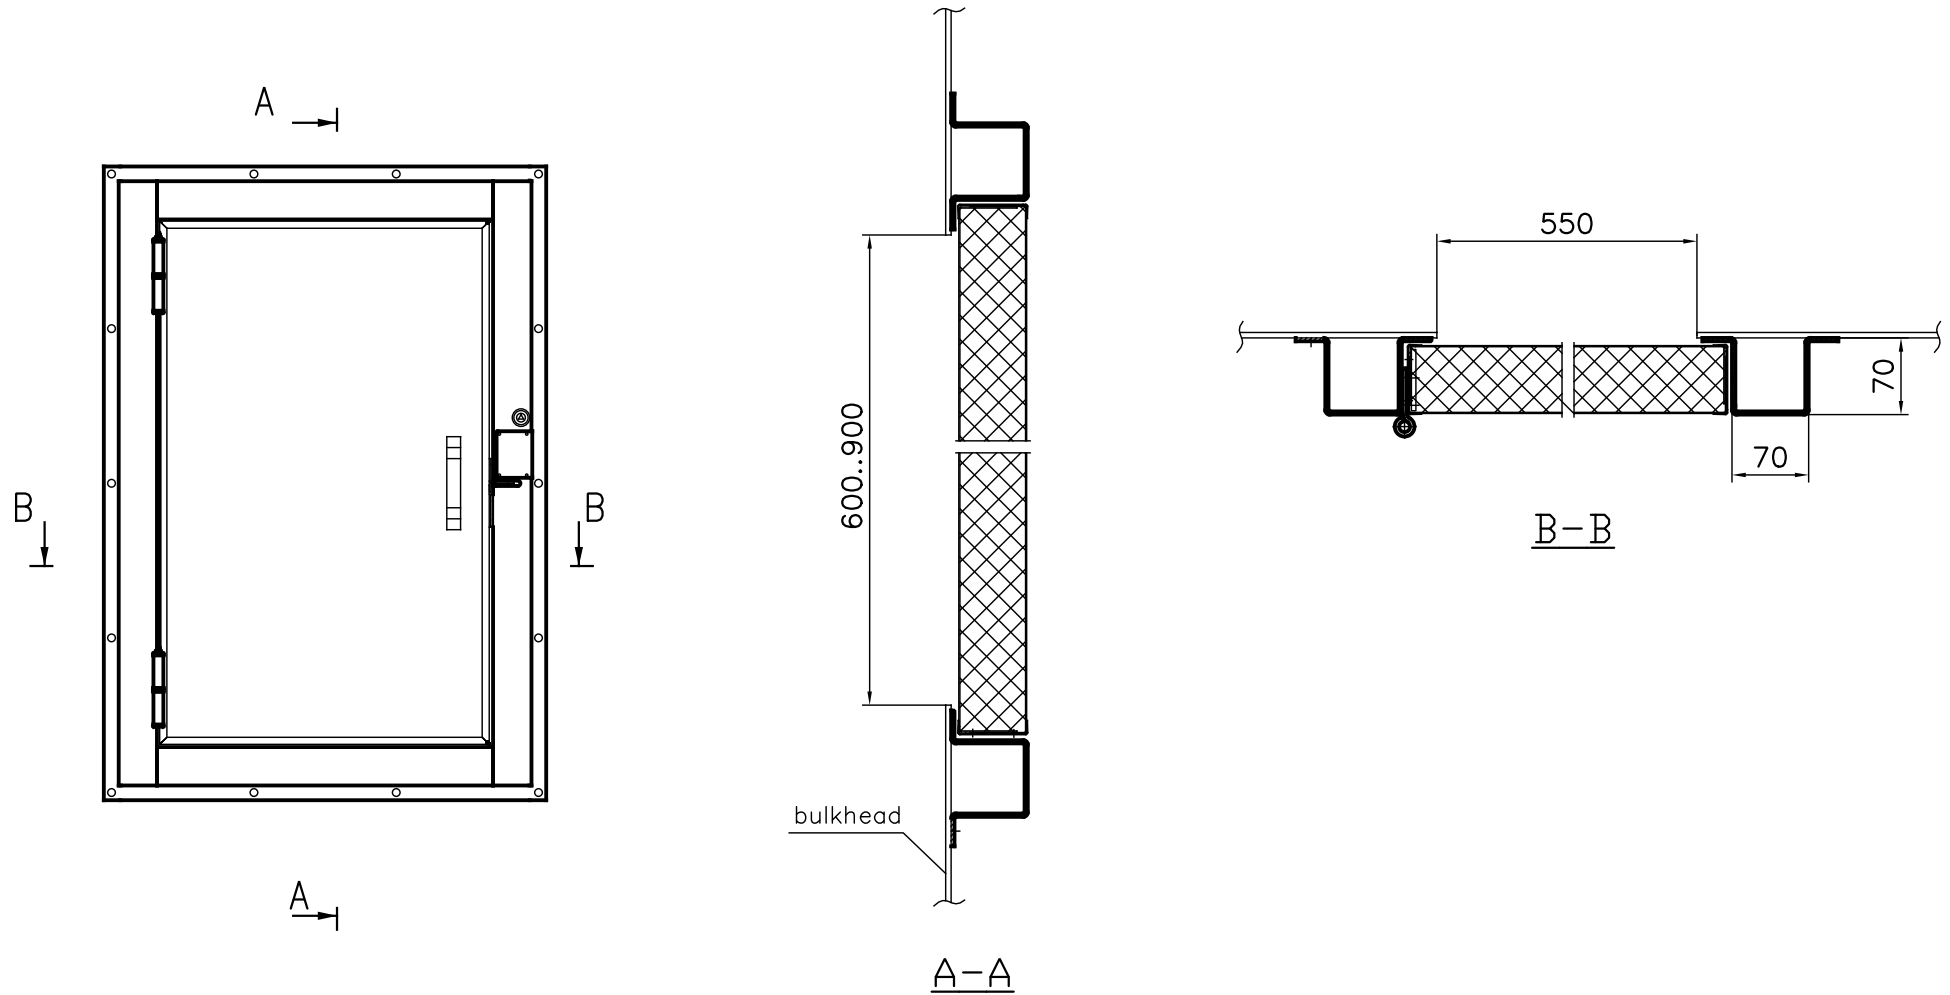

# HINGED DOORS, SINGLE-LEAF, flooding hatch

Thickness of the doorleaf	Fire class
62mm	A60

Lock	roller latch / thermal fuse lock
Escutcheon	-
Handle	-

Lefthanded door shown

**PARMARINE OY LTD**  
 FIN-79100 Leppävirta  
 Tel.+358 17 570211, Fax+358 17 5542725