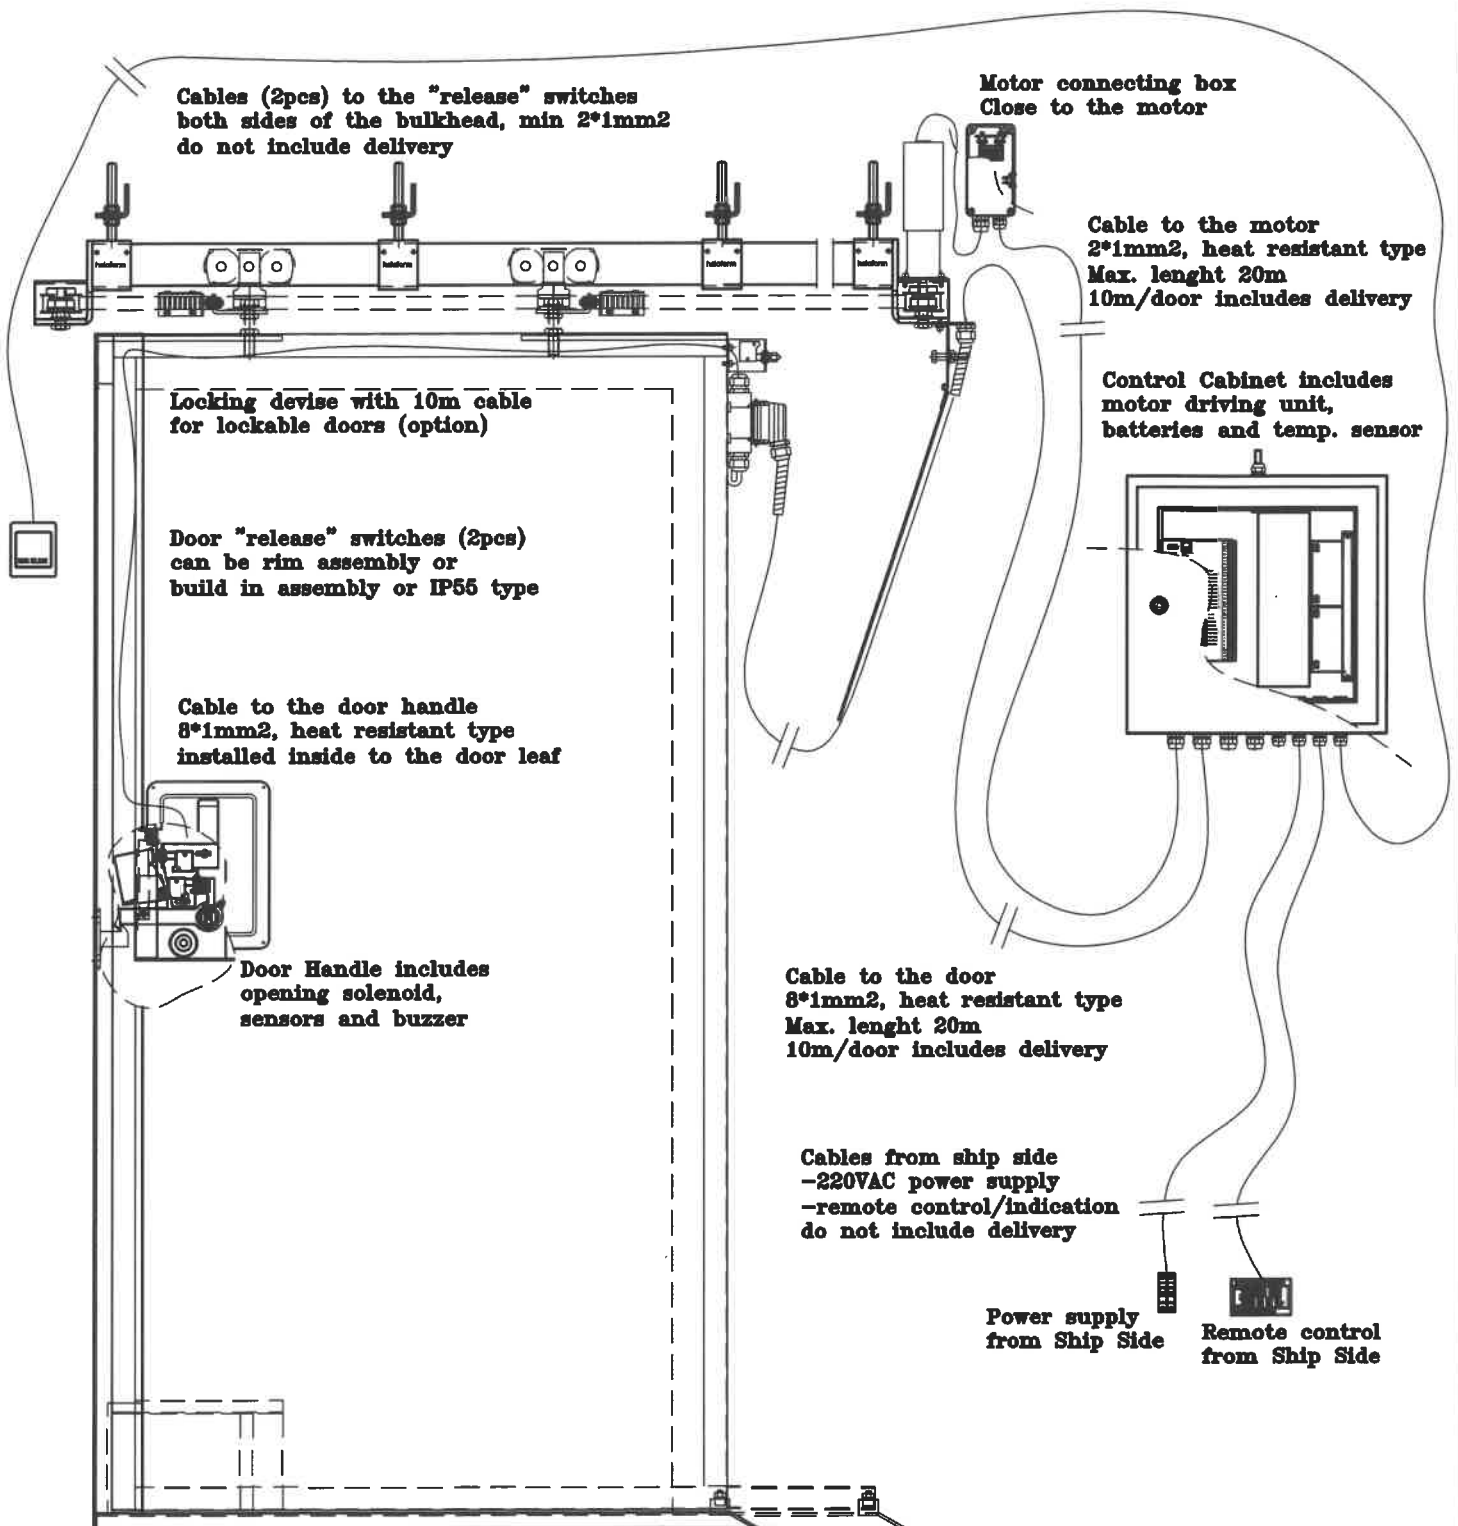

SLIDING DOORS, ELECTRIC DRIVING SYSTEM**PARMARINE OY LTD**

FIN-79100 Leppävirta

Tel.+358 17 570211, Fax+358 17 5542725