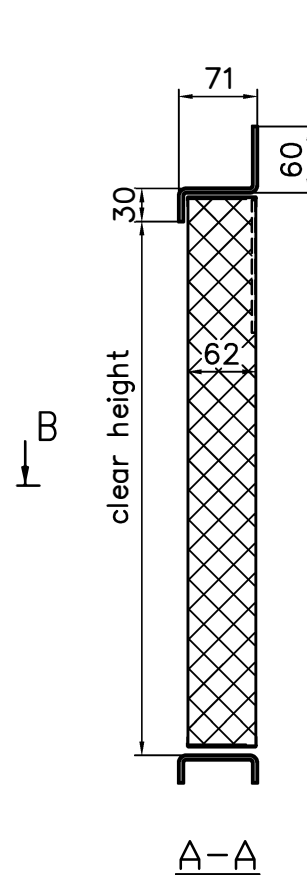

A-60 HINGED DOORS, DOUBLE-LEAF, frame fastening by welding

Thickness of the doorleaf	Fire class
62mm	A60

Lock	3-point WSS + BKS latch
Escutcheon	S&B
Handle	S&B

Standard sill profiles

Standard sill profiles for doors with gasket