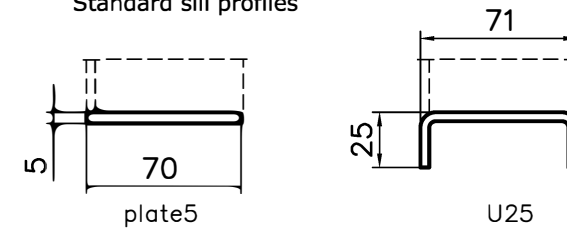

A-60 HINGED DOORS, DOUBLE-LEAF, frame fastening by welding

Thickness of the doorleaf	Fire class
62mm	A60

Lock	3-point WSS + BKS latch
Escutcheon	S&B
Handle	S&B

Standard sill profiles

Standard sill profiles for doors with gasket