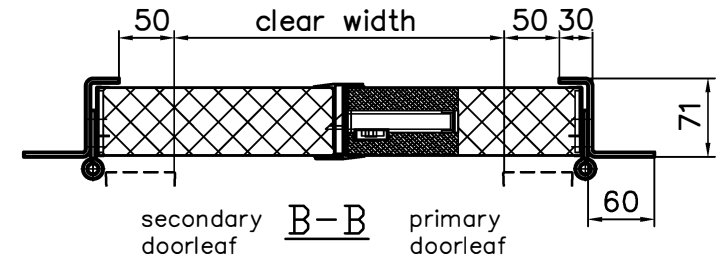

A-60 HINGED DOORS, DOUBLE-LEAF, frame fastening by welding

Thickness of the doorleaf	Fire class
62mm	A60

Lock	3-point WSS + BKS latch
Escutcheon	S&B
Handle	S&B

Standard sill profiles

Standard sill profiles for doors with gasket