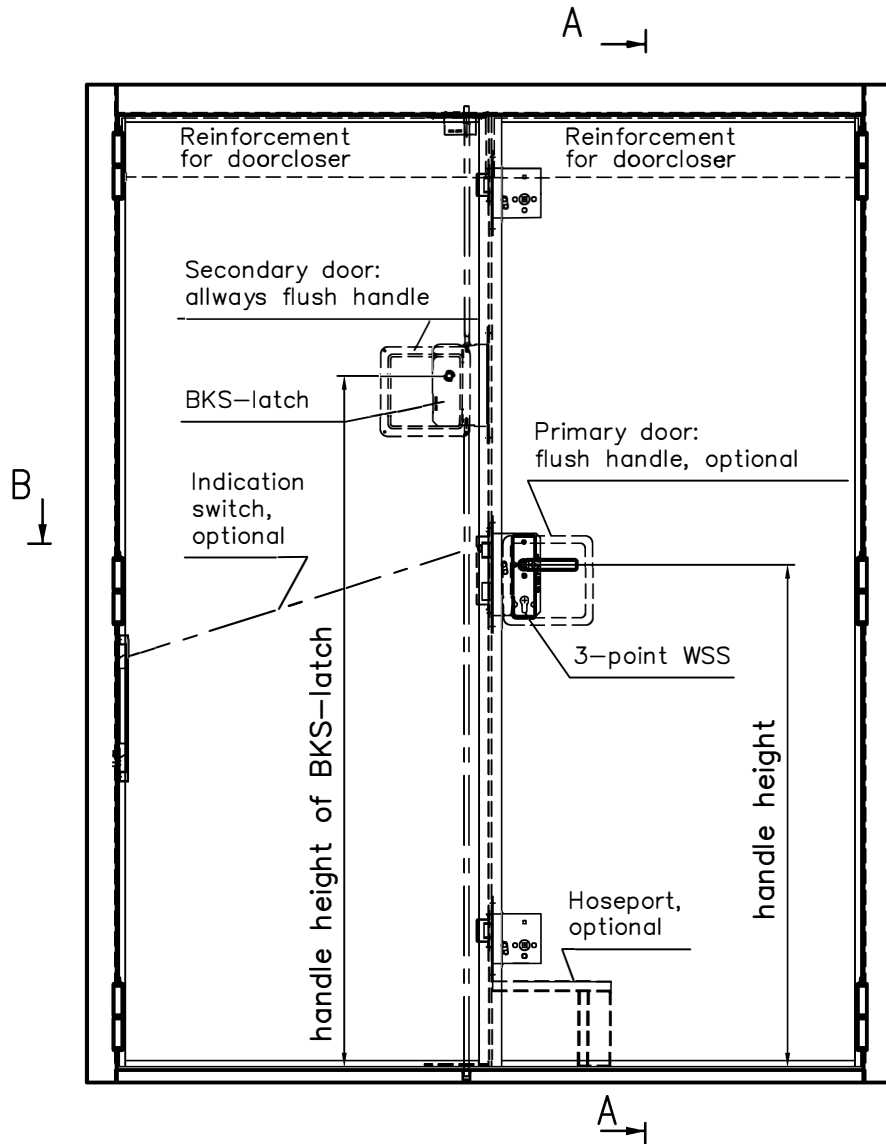

A-60 HINGED DOORS, DOUBLE-LEAF, frame fastening by welding

Thickness of the doorleaf	Fire class
62mm	A60

Lock	3-point WSS + BKS latch
Escutcheon	S&B
Handle	S&B

Standard sill profiles

Standard sill profiles for doors with gasket