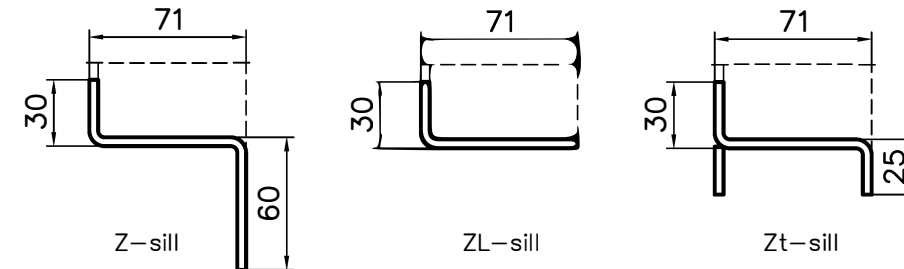

A-60 HINGED DOORS, DOUBLE-LEAF, frame fastening by welding

Thickness of the doorleaf	Fire class
62mm	A60

Lock	3-point WSS + BKS latch
Escutcheon	S&B
Handle	S&B

Standard sill profiles

Standard sill profiles for doors with gasket