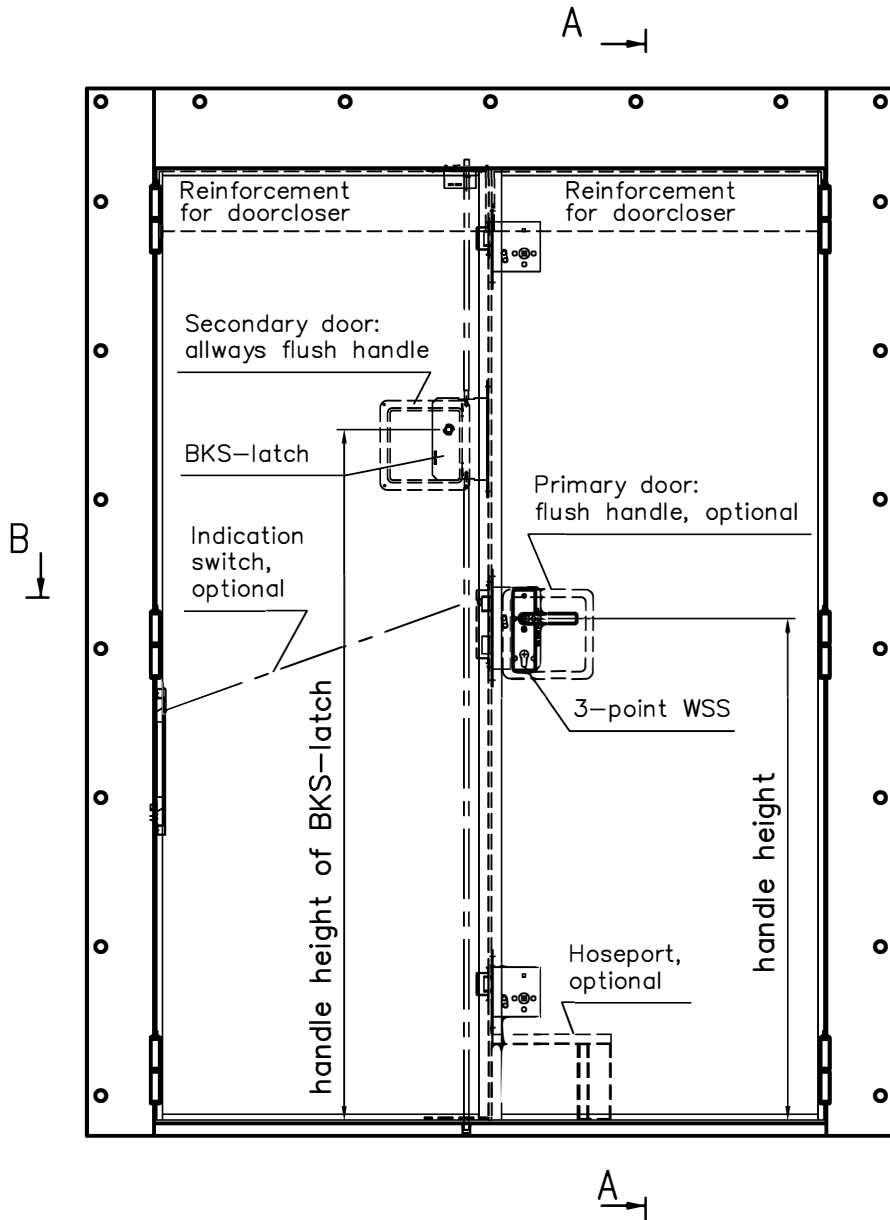

# HINGED DOORS, DOUBLE-LEAF, screw fastening frame

Thickness of the doorleaf	Fire class
62mm	A60

Lock	3-point WSS+ BKS latch
Escutcheon	S&B
Handle	S&B

Righthanded door shown

**PARMARINE OY LTD**  
 FIN-79100 Leppävirta  
 Tel.+358 17 570211