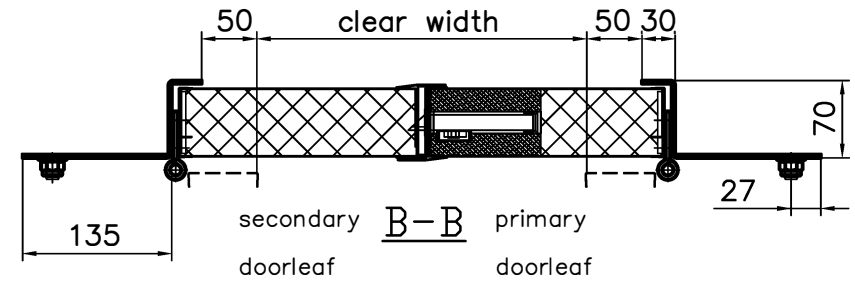

# HINGED DOORS, DOUBLE-LEAF, screw fastening frame

Thickness of the doorleaf	Fire class
62mm	A60

Lock	3-point WSS+ BKS latch
Escutcheon	S&B
Handle	S&B

Righthanded door shown

**PARMARINE OY LTD**  
 FIN-79100 Leppävirta  
 Tel.+358 17 570211