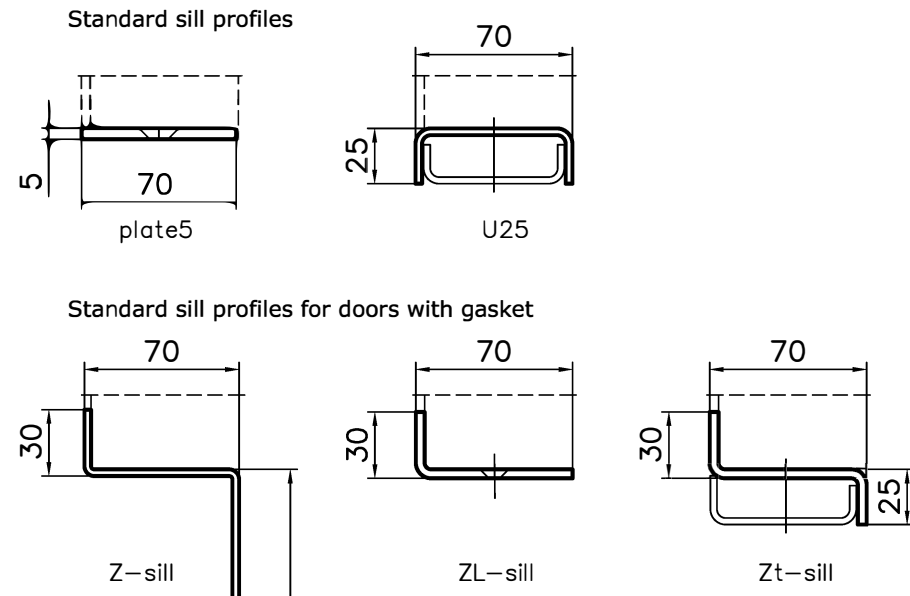

# HINGED DOORS, DOUBLE-LEAF, screw fastening frame

Thickness of the doorleaf	Fire class
62mm	A60

Lock	3-point WSS+ BKS latch
Escutcheon	S&B
Handle	S&B

Righthanded door shown

**PARMARINE OY LTD**  
 FIN-79100 Leppävirta  
 Tel.+358 17 570211