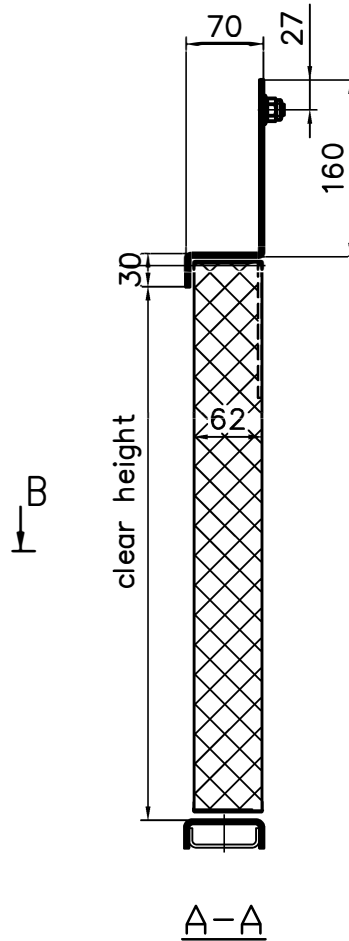

# HINGED DOORS, DOUBLE-LEAF, screw fastening frame

Thickness of the doorleaf	Fire class
62mm	A60

Lock	3-point WSS+ BKS latch
Escutcheon	S&B
Handle	S&B

Righthanded door shown

**PARMARINE OY LTD**  
 FIN-79100 Leppävirta  
 Tel.+358 17 570211