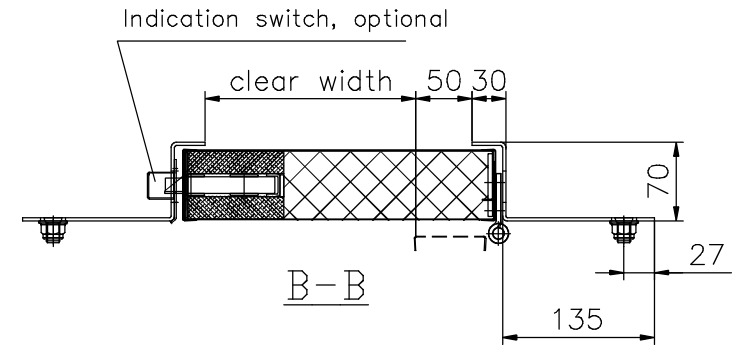

HINGED DOORS, SINGLE-LEAF, screw fastening frame

Thickness of the doorleaf	Fire class
62mm	A60

Lock	WSS
Escutcheon	S&B
Handle	S&B

Standard sill profiles

Standard sill profiles for doors with gasket

Righthanded door shown