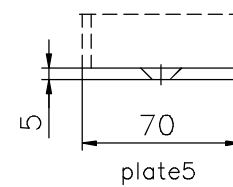

HINGED DOORS, SINGLE-LEAF, screw fastening frame

Thickness of the doorleaf	Fire class
62mm	A60

Lock	WSS
Escutcheon	S&B
Handle	S&B

Standard sill profiles

Standard sill profiles for doors with gasket

Righthanded door shown