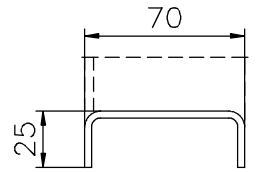

HINGED DOORS, SINGLE-LEAF, screw fastening frame

Thickness of the doorleaf	Fire class
62mm	A60

Lock	WSS
Escutcheon	S&B
Handle	S&B

Standard sill profiles

Standard sill profiles for doors with gasket

Righthanded door shown