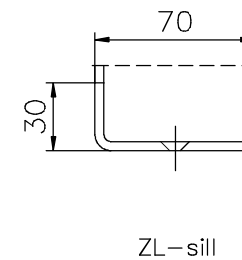

HINGED DOORS, SINGLE-LEAF, screw fastening frame

Thickness of the doorleaf	Fire class
62mm	A60

Lock	WSS
Escutcheon	S&B
Handle	S&B

Standard sill profiles

Standard sill profiles for doors with gasket

Righthanded door shown