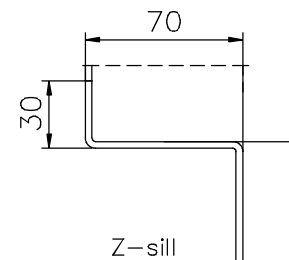

HINGED DOORS, SINGLE-LEAF, screw fastening frame

Thickness of the doorleaf	Fire class
62mm	A60

Lock	WSS
Escutcheon	S&B
Handle	S&B

Standard sill profiles

Standard sill profiles for doors with gasket

Righthanded door shown