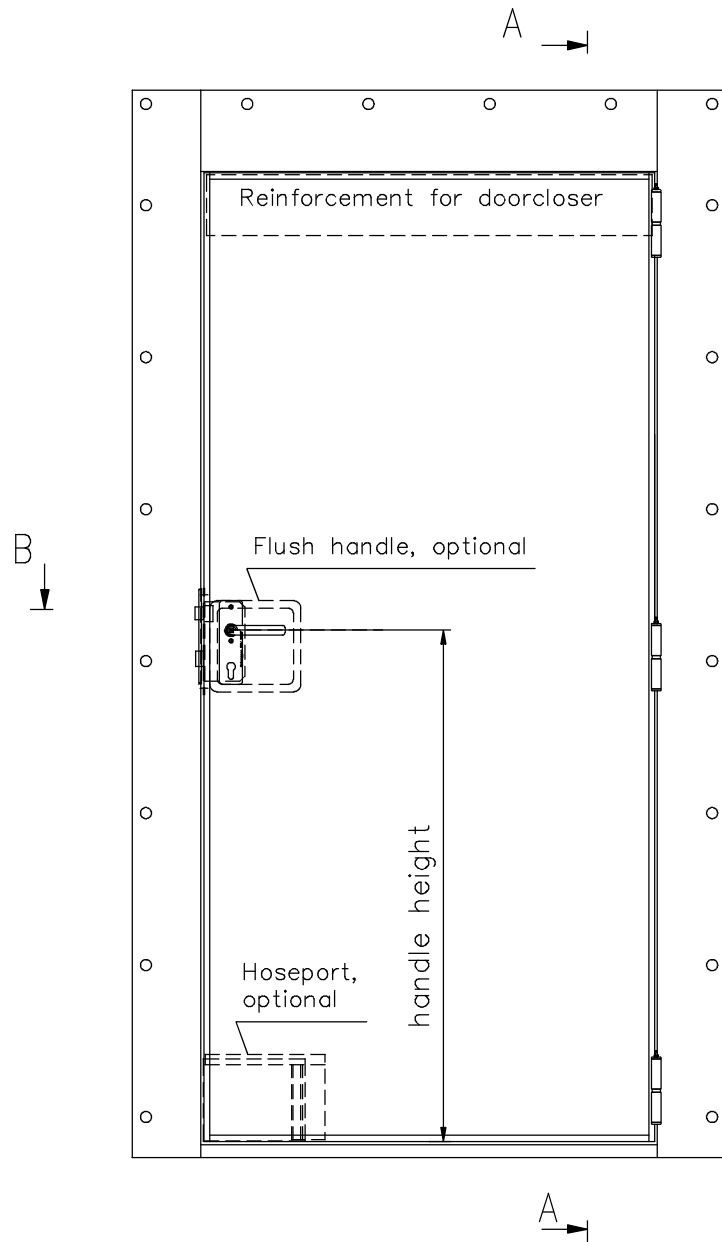

HINGED DOORS, SINGLE-LEAF, screw fastening frame

Thickness of the doorleaf	Fire class
62mm	A60

Lock	WSS
Escutcheon	S&B
Handle	S&B

Standard sill profiles

Standard sill profiles for doors with gasket

Righthanded door shown