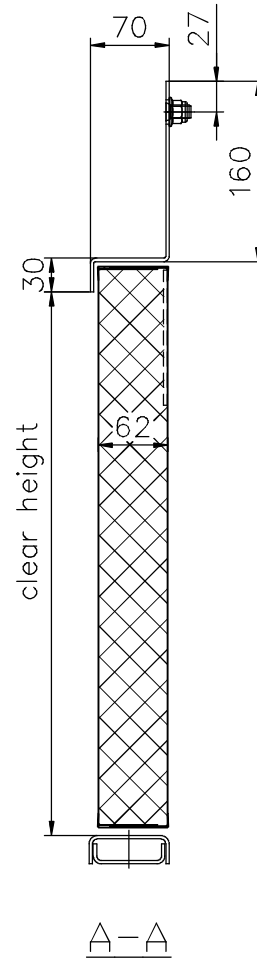

HINGED DOORS, SINGLE-LEAF, screw fastening frame

Thickness of the doorleaf	Fire class
62mm	A60

Lock	WSS
Escutcheon	S&B
Handle	S&B

Standard sill profiles

Standard sill profiles for doors with gasket

Righthanded door shown