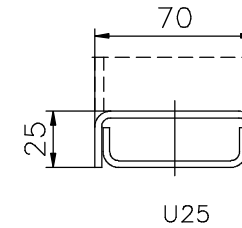

HINGED DOORS, SINGLE-LEAF, screw fastening frame

Thickness of the doorleaf	Fire class
62mm	A60

Lock	WSS
Escutcheon	S&B
Handle	S&B

Standard sill profiles

Standard sill profiles for doors with gasket

Righthanded door shown