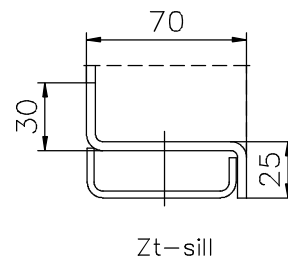

HINGED DOORS, SINGLE-LEAF, screw fastening frame

Thickness of the doorleaf	Fire class
62mm	A60

Lock	WSS
Escutcheon	S&B
Handle	S&B

Standard sill profiles

Standard sill profiles for doors with gasket

Righthanded door shown