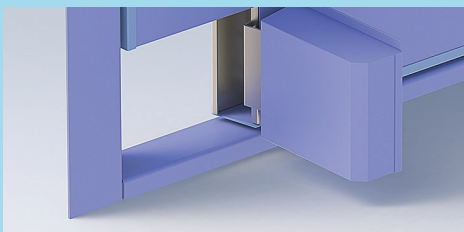

HINGED DOOR ACCESSORIES

Default Handle Front

Default Handle Back

Low Handle Front

Knob Handle Back

VC3000 ANSI RFID Handle Front

VC3000 ANSI RFID Handle Back

Exit Handle Back

Exit Handle Back Detail

Flush Handle Back

Hoseport Opened

Hoseport Closed

Default Striker Plate

Electric Striker Plate

Electric Striker Plate Back

Door Closer GEZETS4000

Door Closer GEZETS4000 Tandem

Open Holder Closer Device

Open Holder Closer Device Double Door