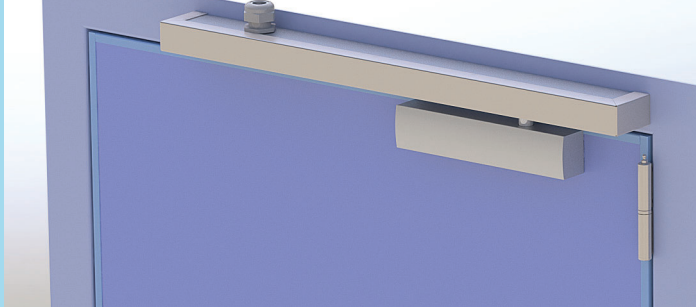

HINGED DOOR ACCESSORIES

Default Handle Front

Default Handle Back

Low Handle Front

Knob Handle Back

VC3000 ANSI RFID Handle Front

VC3000 ANSI RFID Handle Back

Exit Handle Back

Exit Handle Back Detail

Flush Handle Back

Hoseport Opened

Hoseport Closed

Default Striker Plate

Electric Striker Plate

Electric Striker Plate Back

Door Closer GEZETS4000

Door Closer GEZETS4000 Tandem

Open Holder Closer Device

Open Holder Closer Device Double Door