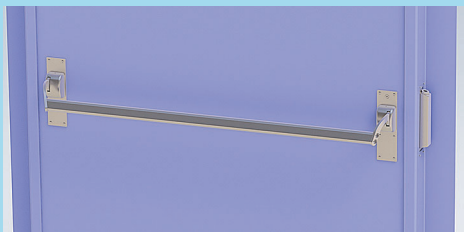

HINGED DOOR ACCESSORIES

Default Handle Front

Default Handle Back

Low Handle Front

Knob Handle Back

VC3000 ANSI RFID Handle Front

VC3000 ANSI RFID Handle Back

Exit Handle Back

Exit Handle Back Detail

Flush Handle Back

Hoseport Opened

Hoseport Closed

Default Striker Plate

Electric Striker Plate

Electric Striker Plate Back

Door Closer GEZETS4000

Door Closer GEZETS4000 Tandem

Open Holder Closer Device

Open Holder Closer Device Double Door